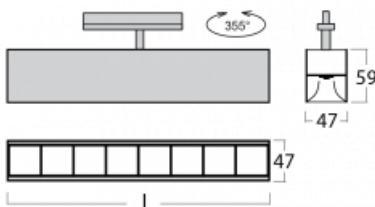

# Lina45-T

45-600Z-20GGE/840, S

The Lina45-T luminaires are based on the concept of Lina45 luminaires. In this case, however, the luminaires are installed in three-circuit tracks. These track luminaires with a profile width of only 45 mm are suitable for supplementing accent lighting provided by other luminaires from our product range, for example Vali55-T. With its diffused light, Lina45-T helps to balance the lighting in the room by illuminating the communication zones, especially in the sales areas. The luminaires feature a support adapter in which the luminaire can be rotated along the Z axis thus modifying the arrangement of the system and also partially direct the light in a given space.

## Technical drawing

Type of installation	3 circuit track
Light distribution	Direct
Luminaire shape	Linear
Colour of the luminaires	Silver
Material	Aluminium
Lifetime	L80/B20 50 000 hours
Warranty	5 years
Description of luminaires	Luminaire 3 circuit track
Dimensions	1127 mm × 47 mm × 59 mm
Weight	2.3 kg
Light source	LED MODUL
Type of optical system	Plastic louvre low UGR
Luminous flux*	3930 lm
Colour Temperature	4000 K cool white
Luminous efficacy	128 lm/W
MacAdam Light source	2
Colour rendering index	80
UGR max. X=4H Y=8H, $\rho=70,50,20$	18.6