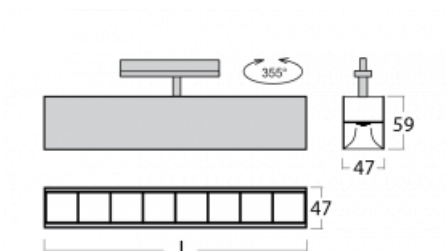

Luminaire

Lina45-T

45-600Z-20GGE/840, B

The Lina45-T luminaires are based on the concept of Lina45 luminaires. In this case, however, the luminaires are installed in three-circuit tracks. These track luminaires with a profile width of only 45 mm are suitable for supplementing accent lighting provided by other luminaires from our product range, for example Vali55-T. With its diffused light, Lina45-T helps to balance the lighting in the room by illuminating the communication zones, especially in the sales areas. The luminaires feature a support adapter in which the luminaire can be rotated along the Z axis thus modifying the arrangement of the system and also partially direct the light in a given space.

Technical drawing

Type of installation	3 circuit track
Light distribution	Direct
Luminaire shape	Linear
Colour of the luminaires	Black
Material	Aluminium
Lifetime	L80/B20 50 000 hours
Warranty	60 months
Description of luminaires	Luminaire 3 circuit track
Dimensions	1127 mm × 47 mm × 59 mm
Weight	2.3 kg
Light source	LED MODUL
Type of optical system	Plastic louvre low UGR
Luminous flux	3930 lm ± 10 %
Colour Temperature	4000 K cool white
Luminous efficacy	128 lm/W
MacAdam Light source	2
Colour rendering index	80
UGR max. X=4H Y=8H, $\rho=70,50,20$	18.6