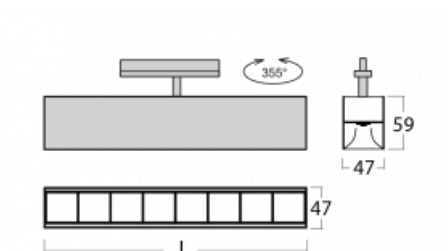

Luminaire

Lina45-T

45-600Z-20GGE/830, W

The Lina45-T luminaires are based on the concept of Lina45 luminaires. In this case, however, the luminaires are installed in three-circuit tracks. These track luminaires with a profile width of only 45 mm are suitable for supplementing accent lighting provided by other luminaires from our product range, for example Vali55-T. With its diffused light, Lina45-T helps to balance the lighting in the room by illuminating the communication zones, especially in the sales areas. The luminaires feature a support adapter in which the luminaire can be rotated along the Z axis thus modifying the arrangement of the system and also partially direct the light in a given space.

Technical drawing

Type of installation	3 circuit track
Light distribution	Direct
Luminaire shape	Linear
Colour of the luminaires	White
Material	Aluminium
Lifetime	L80/B20 50 000 hours
Warranty	60 months
Description of luminaires	Luminaire 3 circuit track
Dimensions	1127 mm × 47 mm × 59 mm
Weight	2.2 kg
Light source	LED MODUL
Type of optical system	Plastic louvre low UGR
Luminous flux	3750 lm ± 10 %
Colour Temperature	3000 K warm white
Luminous efficacy	122 lm/W
MacAdam Light source	2
Colour rendering index	80
UGR max. X=4H Y=8H, $\rho=70,50,20$	18.5