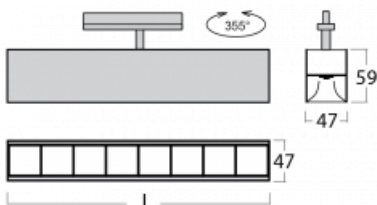

Luminaire

Lina45-T

45-600Z-20GGE/830, S

The Lina45-T luminaires are based on the concept of Lina45 luminaires. In this case, however, the luminaires are installed in three-circuit tracks. These track luminaires with a profile width of only 45 mm are suitable for supplementing accent lighting provided by other luminaires from our product range, for example Vali55-T. With its diffused light, Lina45-T helps to balance the lighting in the room by illuminating the communication zones, especially in the sales areas. The luminaires feature a support adapter in which the luminaire can be rotated along the Z axis thus modifying the arrangement of the system and also partially direct the light in a given space.

Technical drawing

Type of installation	3 circuit track
Light distribution	Direct
Luminaire shape	Linear
Colour of the luminaires	Silver
Material	Aluminium
Lifetime	L80/B20 50 000 hours
Warranty	5 years
Description of luminaires	Luminaire 3 circuit track
Dimensions	1127 mm × 47 mm × 59 mm
Weight	2.2 kg
Light source	LED MODUL
Type of optical system	Plastic louvre low UGR
Luminous flux*	3750 lm
Colour Temperature	3000 K warm white
Luminous efficacy	122 lm/W
MacAdam Light source	2
Colour rendering index	80
UGR max. X=4H Y=8H, $\rho=70,50,20$	18.5