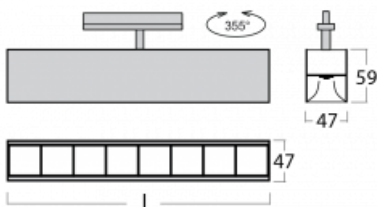

Luminaire

Lina45-T

45-600Z-20GGE/830, B

The Lina45-T luminaires are based on the concept of Lina45 luminaires. In this case, however, the luminaires are installed in three-circuit tracks. These track luminaires with a profile width of only 45 mm are suitable for supplementing accent lighting provided by other luminaires from our product range, for example Vali55-T. With its diffused light, Lina45-T helps to balance the lighting in the room by illuminating the communication zones, especially in the sales areas. The luminaires feature a support adapter in which the luminaire can be rotated along the Z axis thus modifying the arrangement of the system and also partially direct the light in a given space.

Technical drawing

Type of installation	3 circuit track
Light distribution	Direct
Luminaire shape	Linear
Colour of the luminaires	Black
Material	Aluminium
Lifetime	L80/B20 50 000 hours
Warranty	5 years
Description of luminaires	Luminaire 3 circuit track
Dimensions	1127 mm × 47 mm × 59 mm
Weight	2.2 kg
Light source	LED MODUL
Type of optical system	Plastic louvre low UGR
Luminous flux*	3750 lm
Colour Temperature	3000 K warm white
Luminous efficacy	122 lm/W
MacAdam Light source	2
Colour rendering index	80
UGR max. X=4H Y=8H, $\rho=70,50,20$	18.5