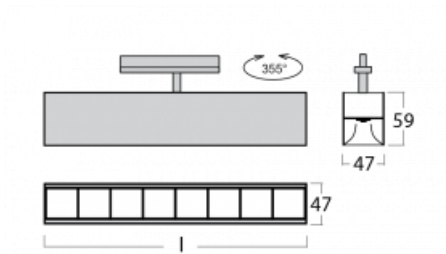

# Lina45-T

45-600Z-20GGD/840, W

The Lina45-T luminaires are based on the concept of Lina45 luminaires. In this case, however, the luminaires are installed in three-circuit tracks. These track luminaires with a profile width of only 45 mm are suitable for supplementing accent lighting provided by other luminaires from our product range, for example Vali55-T. With its diffused light, Lina45-T helps to balance the lighting in the room by illuminating the communication zones, especially in the sales areas. The luminaires feature a support adapter in which the luminaire can be rotated along the Z axis thus modifying the arrangement of the system and also partially direct the light in a given space.

**Technical drawing**

Type of installation	3 circuit track
Light distribution	Direct
Luminaire shape	Linear
Colour of the luminaires	White
Material	Aluminium
Lifetime	L80/B20 50 000 hours
Warranty	60 months
Description of luminaires	Luminaire 3 circuit track
Dimensions	1127 mm × 47 mm × 59 mm
Light source	LED MODUL
Type of optical system	Plastic louvre low UGR
Luminous flux	3930 lm ± 10 %
Colour Temperature	4000 K cool white
Luminous efficacy	128 lm/W
MacAdam Light source	2
Colour rendering index	80
UGR max. X=4H Y=8H, ρ=70,50,20	18.6