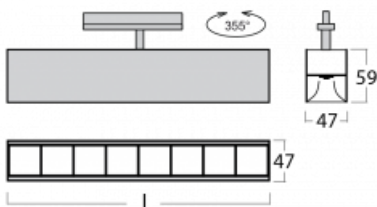

# Lina45-T

45-600Z-20GGD/840, W

The Lina45-T luminaires are based on the concept of Lina45 luminaires. In this case, however, the luminaires are installed in three-circuit tracks. These track luminaires with a profile width of only 45 mm are suitable for supplementing accent lighting provided by other luminaires from our product range, for example Vali55-T. With its diffused light, Lina45-T helps to balance the lighting in the room by illuminating the communication zones, especially in the sales areas. The luminaires feature a support adapter in which the luminaire can be rotated along the Z axis thus modifying the arrangement of the system and also partially direct the light in a given space.

## Technical drawing

Type of installation	3 circuit track
Light distribution	Direct
Luminaire shape	Linear
Colour of the luminaires	White
Material	Aluminium
Lifetime	L80/B20 50 000 hours
Warranty	5 years
Description of luminaires	Luminaire 3 circuit track
Dimensions	1127 mm × 47 mm × 59 mm
Light source	LED MODUL
Type of optical system	Plastic louvre low UGR
Luminous flux*	3930 lm
Colour Temperature	4000 K cool white
Luminous efficacy	128 lm/W
MacAdam Light source	2
Colour rendering index	80
UGR max. X=4H Y=8H, ρ=70,50,20	18.6