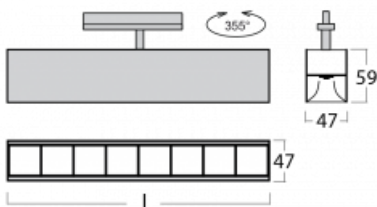

Luminaire

Lina45-T

45-600Z-20GGD/840, S

The Lina45-T luminaires are based on the concept of Lina45 luminaires. In this case, however, the luminaires are installed in three-circuit tracks. These track luminaires with a profile width of only 45 mm are suitable for supplementing accent lighting provided by other luminaires from our product range, for example Vali55-T. With its diffused light, Lina45-T helps to balance the lighting in the room by illuminating the communication zones, especially in the sales areas. The luminaires feature a support adapter in which the luminaire can be rotated along the Z axis thus modifying the arrangement of the system and also partially direct the light in a given space.

Technical drawing

Type of installation	3 circuit track
Light distribution	Direct
Luminaire shape	Linear
Colour of the luminaires	Silver
Material	Aluminium
Lifetime	L80/B20 50 000 hours
Warranty	5 years
Description of luminaires	Luminaire 3 circuit track
Dimensions	1127 mm × 47 mm × 59 mm
Light source	LED MODUL
Type of optical system	Plastic louvre low UGR
Luminous flux*	3930 lm
Colour Temperature	4000 K cool white
Luminous efficacy	128 lm/W
MacAdam Light source	2
Colour rendering index	80
UGR max. X=4H Y=8H, $\rho=70,50,20$	18.6