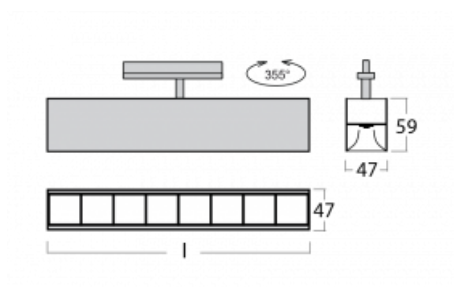

Luminaire

Lina45-T

45-600Z-20GGD/840, S

The Lina45-T luminaires are based on the concept of Lina45 luminaires. In this case, however, the luminaires are installed in three-circuit tracks. These track luminaires with a profile width of only 45 mm are suitable for supplementing accent lighting provided by other luminaires from our product range, for example Vali55-T. With its diffused light, Lina45-T helps to balance the lighting in the room by illuminating the communication zones, especially in the sales areas. The luminaires feature a support adapter in which the luminaire can be rotated along the Z axis thus modifying the arrangement of the system and also partially direct the light in a given space.

Technical drawing

Type of installation	3 circuit track
Light distribution	Direct
Luminaire shape	Linear
Colour of the luminaires	Silver
Material	Aluminium
Lifetime	L80/B20 50 000 hours
Warranty	60 months
Description of luminaires	Luminaire 3 circuit track
Dimensions	1127 mm × 47 mm × 59 mm
Light source	LED MODUL
Type of optical system	Plastic louvre low UGR
Luminous flux	3930 lm ± 10 %
Colour Temperature	4000 K cool white
Luminous efficacy	128 lm/W
MacAdam Light source	2
Colour rendering index	80
UGR max. X=4H Y=8H, ρ=70,50,20	18.6