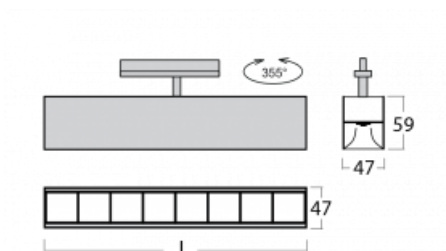

# Lina45-T

45-600Z-20GGD/840, B

The Lina45-T luminaires are based on the concept of Lina45 luminaires. In this case, however, the luminaires are installed in three-circuit tracks. These track luminaires with a profile width of only 45 mm are suitable for supplementing accent lighting provided by other luminaires from our product range, for example Vali55-T. With its diffused light, Lina45-T helps to balance the lighting in the room by illuminating the communication zones, especially in the sales areas. The luminaires feature a support adapter in which the luminaire can be rotated along the Z axis thus modifying the arrangement of the system and also partially direct the light in a given space.

## Technical drawing

Type of installation	3 circuit track
Light distribution	Direct
Luminaire shape	Linear
Colour of the luminaires	Black
Material	Aluminium
Lifetime	L80/B20 50 000 hours
Warranty	60 months
Description of luminaires	Luminaire 3 circuit track
Dimensions	1127 mm × 47 mm × 59 mm
Light source	LED MODUL
Type of optical system	Plastic louvre low UGR
Luminous flux	3930 lm ± 10 %
Colour Temperature	4000 K cool white
Luminous efficacy	128 lm/W
MacAdam Light source	2
Colour rendering index	80
UGR max. X=4H Y=8H, ρ=70,50,20	18.5