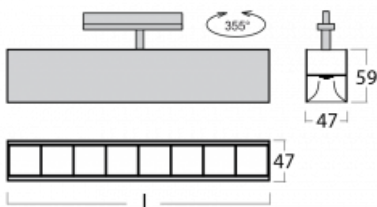

Luminaire

Lina45-T

45-600Z-20GGD/840, B

The Lina45-T luminaires are based on the concept of Lina45 luminaires. In this case, however, the luminaires are installed in three-circuit tracks. These track luminaires with a profile width of only 45 mm are suitable for supplementing accent lighting provided by other luminaires from our product range, for example Vali55-T. With its diffused light, Lina45-T helps to balance the lighting in the room by illuminating the communication zones, especially in the sales areas. The luminaires feature a support adapter in which the luminaire can be rotated along the Z axis thus modifying the arrangement of the system and also partially direct the light in a given space.

Technical drawing

Type of installation	3 circuit track
Light distribution	Direct
Luminaire shape	Linear
Colour of the luminaires	Black
Material	Aluminium
Lifetime	L80/B20 50 000 hours
Warranty	5 years
Description of luminaires	Luminaire 3 circuit track
Dimensions	1127 mm × 47 mm × 59 mm
Light source	LED MODUL
Type of optical system	Plastic louvre low UGR
Luminous flux*	3930 lm
Colour Temperature	4000 K cool white
Luminous efficacy	128 lm/W
MacAdam Light source	2
Colour rendering index	80
UGR max. X=4H Y=8H, $\rho=70,50,20$	18.5