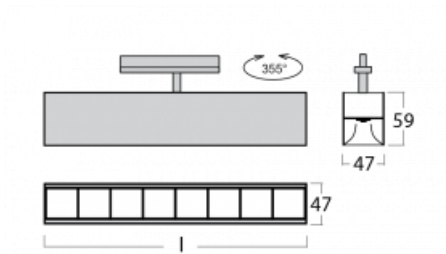

# Lina45-T

45-600Z-20GGD/830, W

The Lina45-T luminaires are based on the concept of Lina45 luminaires. In this case, however, the luminaires are installed in three-circuit tracks. These track luminaires with a profile width of only 45 mm are suitable for supplementing accent lighting provided by other luminaires from our product range, for example Vali55-T. With its diffused light, Lina45-T helps to balance the lighting in the room by illuminating the communication zones, especially in the sales areas. The luminaires feature a support adapter in which the luminaire can be rotated along the Z axis thus modifying the arrangement of the system and also partially direct the light in a given space.

## Technical drawing

Type of installation	3 circuit track
Light distribution	Direct
Luminaire shape	Linear
Colour of the luminaires	White
Material	Aluminium
Lifetime	L80/B20 50 000 hours
Warranty	60 months
Description of luminaires	Luminaire 3 circuit track
Dimensions	1127 mm × 47 mm × 59 mm
Light source	LED MODUL
Type of optical system	Plastic louvre low UGR
Luminous flux	3750 lm ± 10 %
Colour Temperature	3000 K warm white
Luminous efficacy	122 lm/W
MacAdam Light source	2
Colour rendering index	80
UGR max. X=4H Y=8H, ρ=70,50,20	18.5