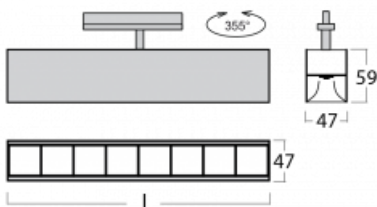

# Lina45-T

45-600Z-20GGD/830, S

The Lina45-T luminaires are based on the concept of Lina45 luminaires. In this case, however, the luminaires are installed in three-circuit tracks. These track luminaires with a profile width of only 45 mm are suitable for supplementing accent lighting provided by other luminaires from our product range, for example Vali55-T. With its diffused light, Lina45-T helps to balance the lighting in the room by illuminating the communication zones, especially in the sales areas. The luminaires feature a support adapter in which the luminaire can be rotated along the Z axis thus modifying the arrangement of the system and also partially direct the light in a given space.

## Technical drawing

Type of installation	3 circuit track
Light distribution	Direct
Luminaire shape	Linear
Colour of the luminaires	Silver
Material	Aluminium
Lifetime	L80/B20 50 000 hours
Warranty	5 years
Description of luminaires	Luminaire 3 circuit track
Dimensions	1127 mm × 47 mm × 59 mm
Light source	LED MODUL
Type of optical system	Plastic louvre low UGR
Luminous flux*	3750 lm
Colour Temperature	3000 K warm white
Luminous efficacy	122 lm/W
MacAdam Light source	2
Colour rendering index	80
UGR max. X=4H Y=8H, ρ=70,50,20	18.5