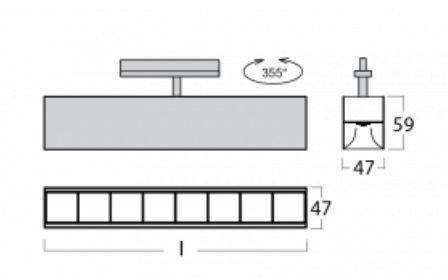

Luminaire

Lina45-T

45-600Z-20GGD/830, S

The Lina45-T luminaires are based on the concept of Lina45 luminaires. In this case, however, the luminaires are installed in three-circuit tracks. These track luminaires with a profile width of only 45 mm are suitable for supplementing accent lighting provided by other luminaires from our product range, for example Vali55-T. With its diffused light, Lina45-T helps to balance the lighting in the room by illuminating the communication zones, especially in the sales areas. The luminaires feature a support adapter in which the luminaire can be rotated along the Z axis thus modifying the arrangement of the system and also partially direct the light in a given space.

Technical drawing

Type of installation	3 circuit track
Light distribution	Direct
Luminaire shape	Linear
Colour of the luminaires	Silver
Material	Aluminium
Lifetime	L80/B20 50 000 hours
Warranty	60 months
Description of luminaires	Luminaire 3 circuit track
Dimensions	1127 mm × 47 mm × 59 mm
Light source	LED MODUL
Type of optical system	Plastic louvre low UGR
Luminous flux	3750 lm ± 10 %
Colour Temperature	3000 K warm white
Luminous efficacy	122 lm/W
MacAdam Light source	2
Colour rendering index	80
UGR max. X=4H Y=8H, ρ=70,50,20	18.5