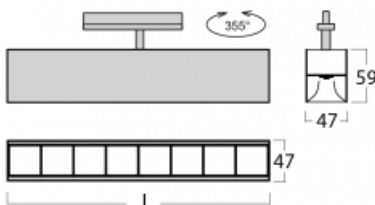

Luminaire

Lina45-T

45-600Z-20GGD/830, B

The Lina45-T luminaires are based on the concept of Lina45 luminaires. In this case, however, the luminaires are installed in three-circuit tracks. These track luminaires with a profile width of only 45 mm are suitable for supplementing accent lighting provided by other luminaires from our product range, for example Vali55-T. With its diffused light, Lina45-T helps to balance the lighting in the room by illuminating the communication zones, especially in the sales areas. The luminaires feature a support adapter in which the luminaire can be rotated along the Z axis thus modifying the arrangement of the system and also partially direct the light in a given space.

Technical drawing

Type of installation	3 circuit track
Light distribution	Direct
Luminaire shape	Linear
Colour of the luminaires	Black
Material	Aluminium
Lifetime	L80/B20 50 000 hours
Warranty	5 years
Description of luminaires	Luminaire 3 circuit track
Dimensions	1127 mm × 47 mm × 59 mm
Weight	3.2 kg
Light source	LED MODUL
Type of optical system	Plastic louvre low UGR
Luminous flux*	3750 lm
Colour Temperature	3000 K warm white
Luminous efficacy	122 lm/W
MacAdam Light source	2
Colour rendering index	80
UGR max. X=4H Y=8H, $\rho=70,50,20$	18.5