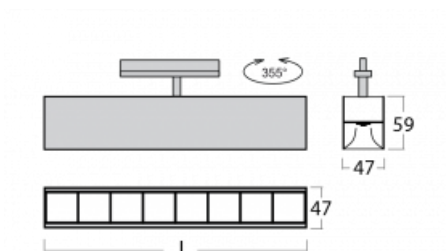

Luminaire

Lina45-T

45-600Z-20GGD/830, B

The Lina45-T luminaires are based on the concept of Lina45 luminaires. In this case, however, the luminaires are installed in three-circuit tracks. These track luminaires with a profile width of only 45 mm are suitable for supplementing accent lighting provided by other luminaires from our product range, for example Vali55-T. With its diffused light, Lina45-T helps to balance the lighting in the room by illuminating the communication zones, especially in the sales areas. The luminaires feature a support adapter in which the luminaire can be rotated along the Z axis thus modifying the arrangement of the system and also partially direct the light in a given space.

Technical drawing

Type of installation	3 circuit track
Light distribution	Direct
Luminaire shape	Linear
Colour of the luminaires	Black
Material	Aluminium
Lifetime	L80/B20 50 000 hours
Warranty	60 months
Description of luminaires	Luminaire 3 circuit track
Dimensions	1127 mm × 47 mm × 59 mm
Weight	3.2 kg
Light source	LED MODUL
Type of optical system	Plastic louvre low UGR
Luminous flux	3750 lm ± 10 %
Colour Temperature	3000 K warm white
Luminous efficacy	122 lm/W
MacAdam Light source	2
Colour rendering index	80
UGR max. X=4H Y=8H, $\rho=70,50,20$	18.5