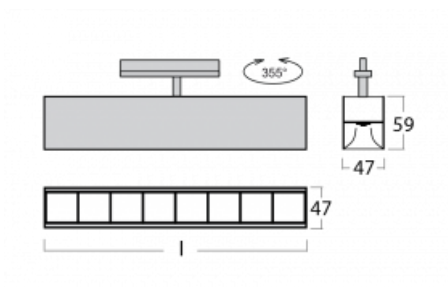

Luminaire

Lina45-T

45-600Z-20GEE/840, W

The Lina45-T luminaires are based on the concept of Lina45 luminaires. In this case, however, the luminaires are installed in three-circuit tracks. These track luminaires with a profile width of only 45 mm are suitable for supplementing accent lighting provided by other luminaires from our product range, for example Vali55-T. With its diffused light, Lina45-T helps to balance the lighting in the room by illuminating the communication zones, especially in the sales areas. The luminaires feature a support adapter in which the luminaire can be rotated along the Z axis thus modifying the arrangement of the system and also partially direct the light in a given space.

Technical drawing

Type of installation	3 circuit track
Light distribution	Direct
Luminaire shape	Linear
Colour of the luminaires	White
Material	Aluminium
Lifetime	L80/B20 50 000 hours
Warranty	60 months
Description of luminaires	Luminaire 3 circuit track
Dimensions	1127 mm × 47 mm × 59 mm
Weight	6 kg
Light source	LED MODUL
Type of optical system	Plastic louvre low UGR
Luminous flux	3030 lm ± 10 %
Colour Temperature	4000 K cool white
Luminous efficacy	130 lm/W
MacAdam Light source	2
Colour rendering index	80
UGR max. X=4H Y=8H, $\rho=70,50,20$	17.7