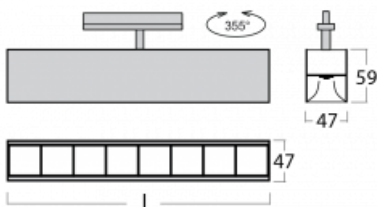

Luminaire

Lina45-T

45-600Z-20GEE/840, W

The Lina45-T luminaires are based on the concept of Lina45 luminaires. In this case, however, the luminaires are installed in three-circuit tracks. These track luminaires with a profile width of only 45 mm are suitable for supplementing accent lighting provided by other luminaires from our product range, for example Vali55-T. With its diffused light, Lina45-T helps to balance the lighting in the room by illuminating the communication zones, especially in the sales areas. The luminaires feature a support adapter in which the luminaire can be rotated along the Z axis thus modifying the arrangement of the system and also partially direct the light in a given space.

Technical drawing

Type of installation	3 circuit track
Light distribution	Direct
Luminaire shape	Linear
Colour of the luminaires	White
Material	Aluminium
Lifetime	L80/B20 50 000 hours
Warranty	5 years
Description of luminaires	Luminaire 3 circuit track
Dimensions	1127 mm × 47 mm × 59 mm
Weight	6 kg
Light source	LED MODUL
Type of optical system	Plastic louvre low UGR
Luminous flux*	3030 lm
Colour Temperature	4000 K cool white
Luminous efficacy	130 lm/W
MacAdam Light source	2
Colour rendering index	80
UGR max. X=4H Y=8H, $\rho=70,50,20$	17.7