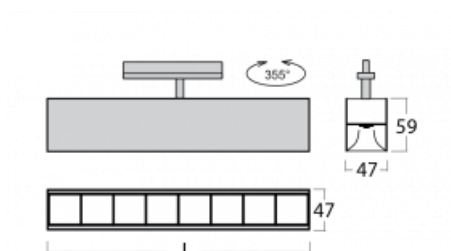

Luminaire

Lina45-T

45-600Z-20GEE/840, S

The Lina45-T luminaires are based on the concept of Lina45 luminaires. In this case, however, the luminaires are installed in three-circuit tracks. These track luminaires with a profile width of only 45 mm are suitable for supplementing accent lighting provided by other luminaires from our product range, for example Vali55-T. With its diffused light, Lina45-T helps to balance the lighting in the room by illuminating the communication zones, especially in the sales areas. The luminaires feature a support adapter in which the luminaire can be rotated along the Z axis thus modifying the arrangement of the system and also partially direct the light in a given space.

Technical drawing

Type of installation	3 circuit track
Light distribution	Direct
Luminaire shape	Linear
Colour of the luminaires	Silver
Material	Aluminium
Lifetime	L80/B20 50 000 hours
Warranty	60 months
Description of luminaires	Luminaire 3 circuit track
Dimensions	1127 mm × 47 mm × 59 mm
Weight	6 kg
Light source	LED MODUL
Type of optical system	Plastic louvre low UGR
Luminous flux	3030 lm ± 10 %
Colour Temperature	4000 K cool white
Luminous efficacy	130 lm/W
MacAdam Light source	2
Colour rendering index	80
UGR max. X=4H Y=8H, $\rho=70,50,20$	17.7