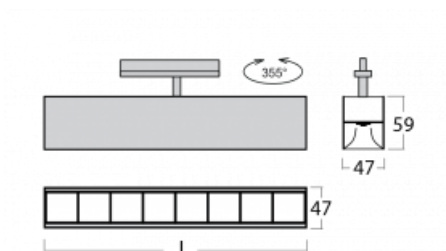

Luminaire

Lina45-T

45-600Z-20GEE/840, B

The Lina45-T luminaires are based on the concept of Lina45 luminaires. In this case, however, the luminaires are installed in three-circuit tracks. These track luminaires with a profile width of only 45 mm are suitable for supplementing accent lighting provided by other luminaires from our product range, for example Vali55-T. With its diffused light, Lina45-T helps to balance the lighting in the room by illuminating the communication zones, especially in the sales areas. The luminaires feature a support adapter in which the luminaire can be rotated along the Z axis thus modifying the arrangement of the system and also partially direct the light in a given space.

Technical drawing

Type of installation	3 circuit track
Light distribution	Direct
Luminaire shape	Linear
Colour of the luminaires	Black
Material	Aluminium
Lifetime	L80/B20 50 000 hours
Warranty	60 months
Description of luminaires	Luminaire 3 circuit track
Dimensions	1127 mm × 47 mm × 59 mm
Weight	6 kg
Light source	LED MODUL
Type of optical system	Plastic louvre low UGR
Luminous flux	3030 lm ± 10 %
Colour Temperature	4000 K cool white
Luminous efficacy	130 lm/W
MacAdam Light source	2
Colour rendering index	80
UGR max. X=4H Y=8H, $\rho=70,50,20$	17.7