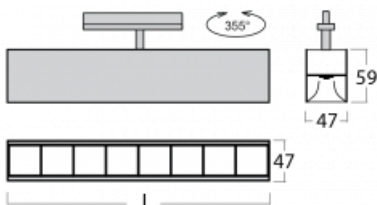

Luminaire

Lina45-T

45-600Z-20GEE/840, B

The Lina45-T luminaires are based on the concept of Lina45 luminaires. In this case, however, the luminaires are installed in three-circuit tracks. These track luminaires with a profile width of only 45 mm are suitable for supplementing accent lighting provided by other luminaires from our product range, for example Vali55-T. With its diffused light, Lina45-T helps to balance the lighting in the room by illuminating the communication zones, especially in the sales areas. The luminaires feature a support adapter in which the luminaire can be rotated along the Z axis thus modifying the arrangement of the system and also partially direct the light in a given space.

Technical drawing

Type of installation	3 circuit track
Light distribution	Direct
Luminaire shape	Linear
Colour of the luminaires	Black
Material	Aluminium
Lifetime	L80/B20 50 000 hours
Warranty	5 years
Description of luminaires	Luminaire 3 circuit track
Dimensions	1127 mm × 47 mm × 59 mm
Weight	6 kg
Light source	LED MODUL
Type of optical system	Plastic louvre low UGR
Luminous flux*	3030 lm
Colour Temperature	4000 K cool white
Luminous efficacy	130 lm/W
MacAdam Light source	2
Colour rendering index	80
UGR max. X=4H Y=8H, $\rho=70,50,20$	17.7