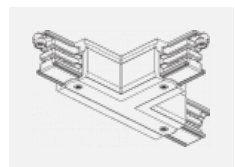

XTS36-2, black
T-feed, black