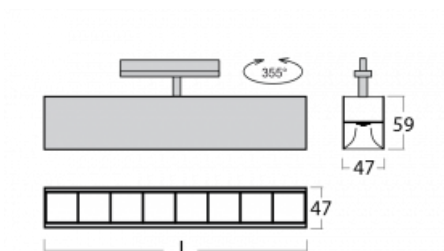

Luminaire

Lina45-T

45-600Z-20GEE/830, W

The Lina45-T luminaires are based on the concept of Lina45 luminaires. In this case, however, the luminaires are installed in three-circuit tracks. These track luminaires with a profile width of only 45 mm are suitable for supplementing accent lighting provided by other luminaires from our product range, for example Vali55-T. With its diffused light, Lina45-T helps to balance the lighting in the room by illuminating the communication zones, especially in the sales areas. The luminaires feature a support adapter in which the luminaire can be rotated along the Z axis thus modifying the arrangement of the system and also partially direct the light in a given space.

Technical drawing

Type of installation	3 circuit track
Light distribution	Direct
Luminaire shape	Linear
Colour of the luminaires	White
Material	Aluminium
Lifetime	L80/B20 50 000 hours
Warranty	60 months
Description of luminaires	Luminaire 3 circuit track
Dimensions	1127 mm × 47 mm × 59 mm
Weight	2.7 kg
Light source	LED MODUL
Type of optical system	Plastic louvre low UGR
Luminous flux	2890 lm ± 10 %
Colour Temperature	3000 K warm white
Luminous efficacy	124 lm/W
MacAdam Light source	2
Colour rendering index	80
UGR max. X=4H Y=8H, $\rho=70,50,20$	17.6