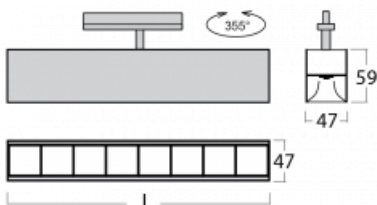

Luminaire

Lina45-T

45-600Z-20GEE/830, W

The Lina45-T luminaires are based on the concept of Lina45 luminaires. In this case, however, the luminaires are installed in three-circuit tracks. These track luminaires with a profile width of only 45 mm are suitable for supplementing accent lighting provided by other luminaires from our product range, for example Vali55-T. With its diffused light, Lina45-T helps to balance the lighting in the room by illuminating the communication zones, especially in the sales areas. The luminaires feature a support adapter in which the luminaire can be rotated along the Z axis thus modifying the arrangement of the system and also partially direct the light in a given space.

Technical drawing

Type of installation	3 circuit track
Light distribution	Direct
Luminaire shape	Linear
Colour of the luminaires	White
Material	Aluminium
Lifetime	L80/B20 50 000 hours
Warranty	5 years
Description of luminaires	Luminaire 3 circuit track
Dimensions	1127 mm × 47 mm × 59 mm
Weight	2.7 kg
Light source	LED MODUL
Type of optical system	Plastic louvre low UGR
Luminous flux*	2890 lm
Colour Temperature	3000 K warm white
Luminous efficacy	124 lm/W
MacAdam Light source	2
Colour rendering index	80
UGR max. X=4H Y=8H, $\rho=70,50,20$	17.6