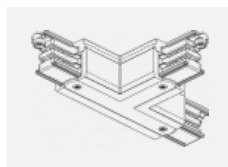

XTS36-1, grey
T-feed, grey