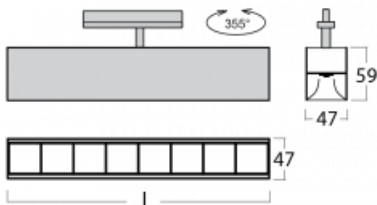

Luminaire

Lina45-T

45-600Z-20GEE/830, S

The Lina45-T luminaires are based on the concept of Lina45 luminaires. In this case, however, the luminaires are installed in three-circuit tracks. These track luminaires with a profile width of only 45 mm are suitable for supplementing accent lighting provided by other luminaires from our product range, for example Vali55-T. With its diffused light, Lina45-T helps to balance the lighting in the room by illuminating the communication zones, especially in the sales areas. The luminaires feature a support adapter in which the luminaire can be rotated along the Z axis thus modifying the arrangement of the system and also partially direct the light in a given space.

Technical drawing

Type of installation	3 circuit track
Light distribution	Direct
Luminaire shape	Linear
Colour of the luminaires	Silver
Material	Aluminium
Lifetime	L80/B20 50 000 hours
Warranty	5 years
Description of luminaires	Luminaire 3 circuit track
Dimensions	1127 mm × 47 mm × 59 mm
Weight	2.7 kg
Light source	LED MODUL
Type of optical system	Plastic louvre low UGR
Luminous flux*	2890 lm
Colour Temperature	3000 K warm white
Luminous efficacy	124 lm/W
MacAdam Light source	2
Colour rendering index	80
UGR max. X=4H Y=8H, $\rho=70,50,20$	17.6