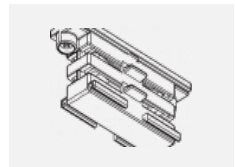

XTS21-2, black
Straight connector,
black