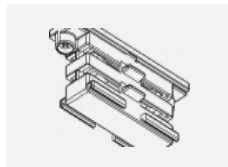

XTS21-1, grey
Straight connector, grey