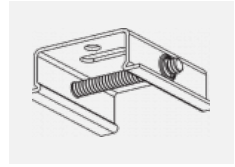

SKB10-3, white
Track clamp, white