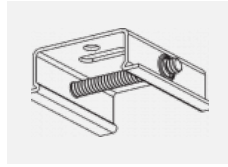

## Downloads

Installation instructions

Photos

**Accessories**

**00-00300, N**  
 wire suspension  
 2000mm

**00-00301, N**  
 wire suspension  
 4000mm

**00-00302, N**  
 wire suspension  
 6000mm

**00-00363, K**  
 cable 5x1,5 2000mm

**00-00364, K**  
 cable 5x1,5 4000mm

**00-00365, K**  
 cable 5x1,5 6000mm

**00-00370, B**  
 ceiling cup 80x80x32mm

**00-00370, S**  
 ceiling cup 80x80x32mm

**00-00370, W**  
 ceiling cup 80x80x32mm

**SKB10-1, grey**  
 Track clamp, grey