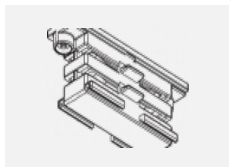

XTS21-3, white
Straight connector,
white