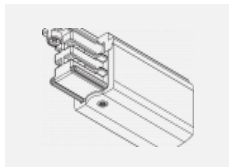

XTS12-3, white
End feed, white