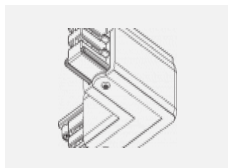

XTS35-2, black
L-feed, black