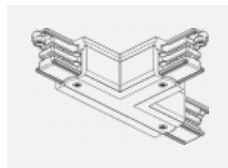

XTS36-1, grey
T-feed, grey