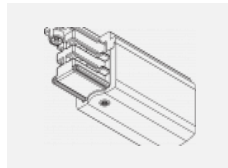

XTS12-1, grey
End feed, grey