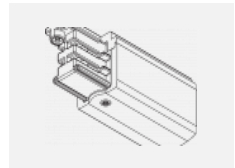

XTS12-2, black
End feed, black