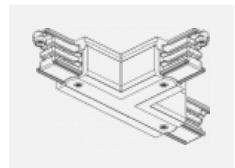

XTS36-2, black
T-feed, black