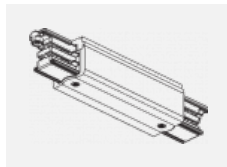

XTS14-3, white
Middle feed, white