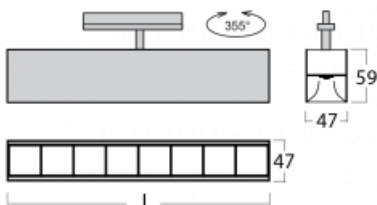

# Lina45-T

45-600Z-20GEE/830, B

The Lina45-T luminaires are based on the concept of Lina45 luminaires. In this case, however, the luminaires are installed in three-circuit tracks. These track luminaires with a profile width of only 45 mm are suitable for supplementing accent lighting provided by other luminaires from our product range, for example Vali55-T. With its diffused light, Lina45-T helps to balance the lighting in the room by illuminating the communication zones, especially in the sales areas. The luminaires feature a support adapter in which the luminaire can be rotated along the Z axis thus modifying the arrangement of the system and also partially direct the light in a given space.

## Technical drawing

Type of installation	3 circuit track
Light distribution	Direct
Luminaire shape	Linear
Colour of the luminaires	Black
Material	Aluminium
Lifetime	L80/B20 50 000 hours
Warranty	5 years
Description of luminaires	Luminaire 3 circuit track
Dimensions	1127 mm × 47 mm × 59 mm
Weight	2.7 kg
Light source	LED MODUL
Type of optical system	Plastic louvre low UGR
Luminous flux	2890 lm ± 10 %
Colour Temperature	3000 K warm white
Luminous efficacy	124 lm/W
MacAdam Light source	2
Colour rendering index	80
UGR max. X=4H Y=8H, $\rho=70,50,20$	17.6