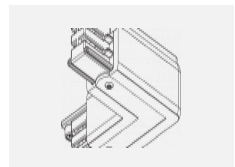

XTS34-2, black
L-feed, black