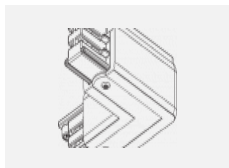

XTS34-3, white
L-feed, white