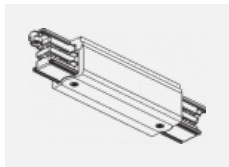

XTS14-1, grey
Middle feed, grey