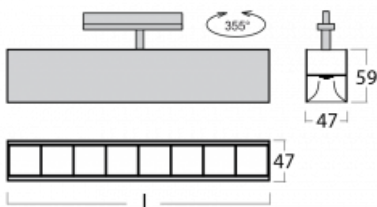

# Lina45-T

45-600Z-20GEE/830, B

The Lina45-T luminaires are based on the concept of Lina45 luminaires. In this case, however, the luminaires are installed in three-circuit tracks. These track luminaires with a profile width of only 45 mm are suitable for supplementing accent lighting provided by other luminaires from our product range, for example Vali55-T. With its diffused light, Lina45-T helps to balance the lighting in the room by illuminating the communication zones, especially in the sales areas. The luminaires feature a support adapter in which the luminaire can be rotated along the Z axis thus modifying the arrangement of the system and also partially direct the light in a given space.

## Technical drawing

Type of installation	3 circuit track
Light distribution	Direct
Luminaire shape	Linear
Colour of the luminaires	Black
Material	Aluminium
Lifetime	L80/B20 50 000 hours
Warranty	5 years
Description of luminaires	Luminaire 3 circuit track
Dimensions	1127 mm × 47 mm × 59 mm
Weight	2.7 kg
Light source	LED MODUL
Type of optical system	Plastic louvre low UGR
Luminous flux*	2890 lm
Colour Temperature	3000 K warm white
Luminous efficacy	124 lm/W
MacAdam Light source	2
Colour rendering index	80
UGR max. X=4H Y=8H, $\rho=70,50,20$	17.6