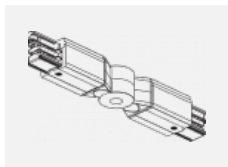

XTS24-2, black
Adjustable corner
connector, black