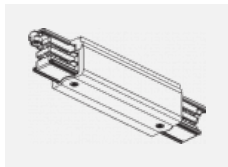

XTS14-2, black
Middle feed, black