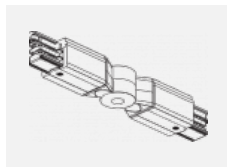

XTS24-3, white
Adjustable corner
connector, white