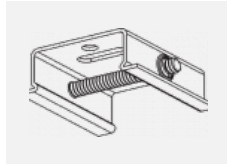

## Downloads

Installation instructions

Photos

**Accessories**

**00-00300, N**  
 wire suspension  
 2000mm

**00-00301, N**  
 wire suspension  
 4000mm

**00-00302, N**  
 wire suspension  
 6000mm

**00-00363, K**  
 cable 5x1,5 2000mm

**00-00364, K**  
 cable 5x1,5 4000mm

**00-00365, K**  
 cable 5x1,5 6000mm

**00-00370, B**  
 ceiling cup 80x80x32mm

**00-00370, S**  
 ceiling cup 80x80x32mm

**00-00370, W**  
 ceiling cup 80x80x32mm

**SKB10-1, grey**  
 Track clamp, grey