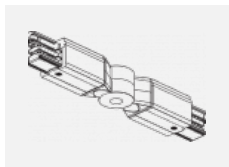

XTS24-1, grey
Adjustable corner
connector, grey