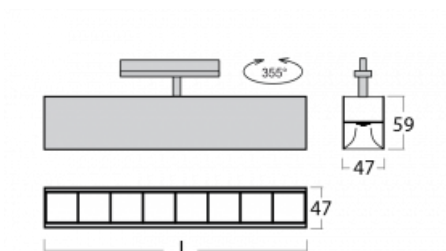

Luminaire

Lina45-T

45-600Z-20GED/840, W

The Lina45-T luminaires are based on the concept of Lina45 luminaires. In this case, however, the luminaires are installed in three-circuit tracks. These track luminaires with a profile width of only 45 mm are suitable for supplementing accent lighting provided by other luminaires from our product range, for example Vali55-T. With its diffused light, Lina45-T helps to balance the lighting in the room by illuminating the communication zones, especially in the sales areas. The luminaires feature a support adapter in which the luminaire can be rotated along the Z axis thus modifying the arrangement of the system and also partially direct the light in a given space.

Technical drawing

Type of installation	3 circuit track
Light distribution	Direct
Luminaire shape	Linear
Colour of the luminaires	White
Material	Aluminium
Lifetime	L80/B20 50 000 hours
Warranty	60 months
Description of luminaires	Luminaire 3 circuit track
Dimensions	1127 mm × 47 mm × 59 mm
Light source	LED MODUL
Type of optical system	Plastic louvre low UGR
Luminous flux	3030 lm ± 10 %
Colour Temperature	4000 K cool white
Luminous efficacy	130 lm/W
MacAdam Light source	2
Colour rendering index	80
UGR max. X=4H Y=8H, ρ=70,50,20	17.7