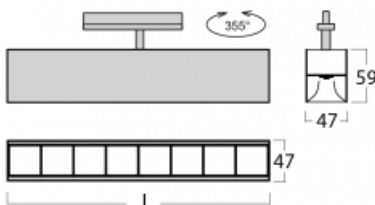

Luminaire

Lina45-T

45-600Z-20GED/840, W

The Lina45-T luminaires are based on the concept of Lina45 luminaires. In this case, however, the luminaires are installed in three-circuit tracks. These track luminaires with a profile width of only 45 mm are suitable for supplementing accent lighting provided by other luminaires from our product range, for example Vali55-T. With its diffused light, Lina45-T helps to balance the lighting in the room by illuminating the communication zones, especially in the sales areas. The luminaires feature a support adapter in which the luminaire can be rotated along the Z axis thus modifying the arrangement of the system and also partially direct the light in a given space.

Technical drawing

Type of installation	3 circuit track
Light distribution	Direct
Luminaire shape	Linear
Colour of the luminaires	White
Material	Aluminium
Lifetime	L80/B20 50 000 hours
Warranty	5 years
Description of luminaires	Luminaire 3 circuit track
Dimensions	1127 mm × 47 mm × 59 mm
Light source	LED MODUL
Type of optical system	Plastic louvre low UGR
Luminous flux*	3030 lm
Colour Temperature	4000 K cool white
Luminous efficacy	130 lm/W
MacAdam Light source	2
Colour rendering index	80
UGR max. X=4H Y=8H, ρ=70,50,20	17.7