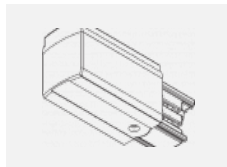

XTSC611-3, white
End feed DALI, white