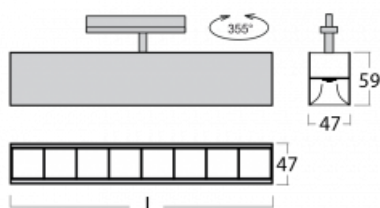

Luminaire

Lina45-T

45-600Z-20GED/840, S

The Lina45-T luminaires are based on the concept of Lina45 luminaires. In this case, however, the luminaires are installed in three-circuit tracks. These track luminaires with a profile width of only 45 mm are suitable for supplementing accent lighting provided by other luminaires from our product range, for example Vali55-T. With its diffused light, Lina45-T helps to balance the lighting in the room by illuminating the communication zones, especially in the sales areas. The luminaires feature a support adapter in which the luminaire can be rotated along the Z axis thus modifying the arrangement of the system and also partially direct the light in a given space.

Technical drawing

Type of installation	3 circuit track
Light distribution	Direct
Luminaire shape	Linear
Colour of the luminaires	Silver
Material	Aluminium
Lifetime	L80/B20 50 000 hours
Warranty	5 years
Description of luminaires	Luminaire 3 circuit track
Dimensions	1127 mm × 47 mm × 59 mm
Light source	LED MODUL
Type of optical system	Plastic louvre low UGR
Luminous flux*	3030 lm
Colour Temperature	4000 K cool white
Luminous efficacy	130 lm/W
MacAdam Light source	2
Colour rendering index	80
UGR max. X=4H Y=8H, $\rho=70,50,20$	17.7