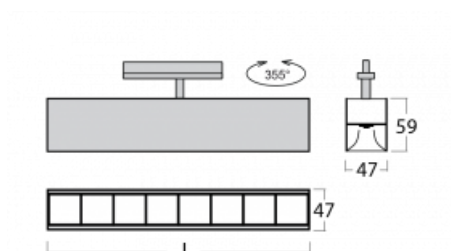

Luminaire

Lina45-T

45-600Z-20GED/840, S

The Lina45-T luminaires are based on the concept of Lina45 luminaires. In this case, however, the luminaires are installed in three-circuit tracks. These track luminaires with a profile width of only 45 mm are suitable for supplementing accent lighting provided by other luminaires from our product range, for example Vali55-T. With its diffused light, Lina45-T helps to balance the lighting in the room by illuminating the communication zones, especially in the sales areas. The luminaires feature a support adapter in which the luminaire can be rotated along the Z axis thus modifying the arrangement of the system and also partially direct the light in a given space.

Technical drawing

Type of installation	3 circuit track
Light distribution	Direct
Luminaire shape	Linear
Colour of the luminaires	Silver
Material	Aluminium
Lifetime	L80/B20 50 000 hours
Warranty	60 months
Description of luminaires	Luminaire 3 circuit track
Dimensions	1127 mm × 47 mm × 59 mm
Light source	LED MODUL
Type of optical system	Plastic louvre low UGR
Luminous flux	3030 lm ± 10 %
Colour Temperature	4000 K cool white
Luminous efficacy	130 lm/W
MacAdam Light source	2
Colour rendering index	80
UGR max. X=4H Y=8H, ρ=70,50,20	17.7