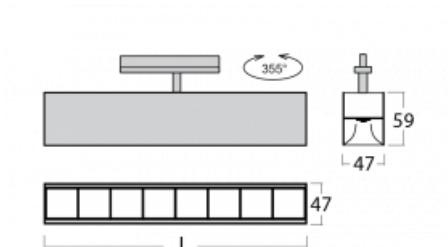

Luminaire

Lina45-T

45-600Z-20GED/840, B

The Lina45-T luminaires are based on the concept of Lina45 luminaires. In this case, however, the luminaires are installed in three-circuit tracks. These track luminaires with a profile width of only 45 mm are suitable for supplementing accent lighting provided by other luminaires from our product range, for example Vali55-T. With its diffused light, Lina45-T helps to balance the lighting in the room by illuminating the communication zones, especially in the sales areas. The luminaires feature a support adapter in which the luminaire can be rotated along the Z axis thus modifying the arrangement of the system and also partially direct the light in a given space.

Technical drawing

Type of installation	3 circuit track
Light distribution	Direct
Luminaire shape	Linear
Colour of the luminaires	Black
Material	Aluminium
Lifetime	L80/B20 50 000 hours
Warranty	60 months
Description of luminaires	Luminaire 3 circuit track
Dimensions	1127 mm × 47 mm × 59 mm
Light source	LED MODUL
Type of optical system	Plastic louvre low UGR
Luminous flux	3030 lm ± 10 %
Colour Temperature	4000 K cool white
Luminous efficacy	130 lm/W
MacAdam Light source	2
Colour rendering index	80
UGR max. X=4H Y=8H, ρ=70,50,20	17.7