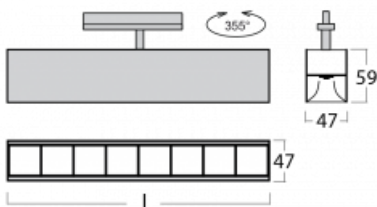

# Lina45-T

45-600Z-20GED/840, B

The Lina45-T luminaires are based on the concept of Lina45 luminaires. In this case, however, the luminaires are installed in three-circuit tracks. These track luminaires with a profile width of only 45 mm are suitable for supplementing accent lighting provided by other luminaires from our product range, for example Vali55-T. With its diffused light, Lina45-T helps to balance the lighting in the room by illuminating the communication zones, especially in the sales areas. The luminaires feature a support adapter in which the luminaire can be rotated along the Z axis thus modifying the arrangement of the system and also partially direct the light in a given space.

## Technical drawing

Type of installation	3 circuit track
Light distribution	Direct
Luminaire shape	Linear
Colour of the luminaires	Black
Material	Aluminium
Lifetime	L80/B20 50 000 hours
Warranty	5 years
Description of luminaires	Luminaire 3 circuit track
Dimensions	1127 mm × 47 mm × 59 mm
Light source	LED MODUL
Type of optical system	Plastic louvre low UGR
Luminous flux*	3030 lm
Colour Temperature	4000 K cool white
Luminous efficacy	130 lm/W
MacAdam Light source	2
Colour rendering index	80
UGR max. X=4H Y=8H, $\rho=70,50,20$	17.7