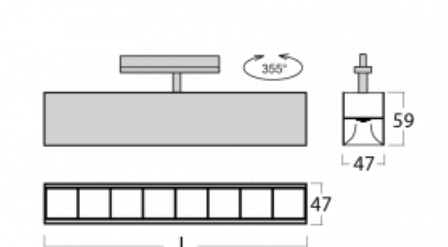

Luminaire

Lina45-T

45-600Z-20GED/830, W

The Lina45-T luminaires are based on the concept of Lina45 luminaires. In this case, however, the luminaires are installed in three-circuit tracks. These track luminaires with a profile width of only 45 mm are suitable for supplementing accent lighting provided by other luminaires from our product range, for example Vali55-T. With its diffused light, Lina45-T helps to balance the lighting in the room by illuminating the communication zones, especially in the sales areas. The luminaires feature a support adapter in which the luminaire can be rotated along the Z axis thus modifying the arrangement of the system and also partially direct the light in a given space.

Technical drawing

Type of installation	3 circuit track
Light distribution	Direct
Luminaire shape	Linear
Colour of the luminaires	White
Material	Aluminium
Lifetime	L80/B20 50 000 hours
Warranty	60 months
Description of luminaires	Luminaire 3 circuit track
Dimensions	1127 mm × 47 mm × 59 mm
Light source	LED MODUL
Type of optical system	Plastic louvre low UGR
Luminous flux	2890 lm ± 10 %
Colour Temperature	3000 K warm white
Luminous efficacy	124 lm/W
MacAdam Light source	2
Colour rendering index	80
UGR max. X=4H Y=8H, ρ=70,50,20	17.6