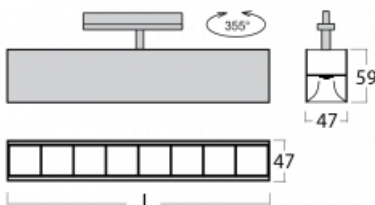

Luminaire

Lina45-T

45-600Z-20GED/830, W

The Lina45-T luminaires are based on the concept of Lina45 luminaires. In this case, however, the luminaires are installed in three-circuit tracks. These track luminaires with a profile width of only 45 mm are suitable for supplementing accent lighting provided by other luminaires from our product range, for example Vali55-T. With its diffused light, Lina45-T helps to balance the lighting in the room by illuminating the communication zones, especially in the sales areas. The luminaires feature a support adapter in which the luminaire can be rotated along the Z axis thus modifying the arrangement of the system and also partially direct the light in a given space.

Technical drawing

Type of installation	3 circuit track
Light distribution	Direct
Luminaire shape	Linear
Colour of the luminaires	White
Material	Aluminium
Lifetime	L80/B20 50 000 hours
Warranty	5 years
Description of luminaires	Luminaire 3 circuit track
Dimensions	1127 mm × 47 mm × 59 mm
Light source	LED MODUL
Type of optical system	Plastic louvre low UGR
Luminous flux*	2890 lm
Colour Temperature	3000 K warm white
Luminous efficacy	124 lm/W
MacAdam Light source	2
Colour rendering index	80
UGR max. X=4H Y=8H, ρ=70,50,20	17.6