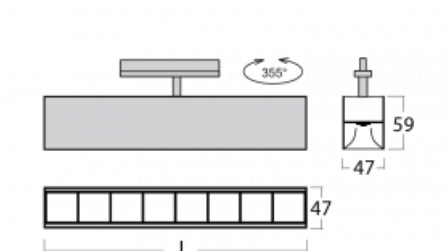

Luminaire

Lina45-T

45-600Z-20GED/830, S

The Lina45-T luminaires are based on the concept of Lina45 luminaires. In this case, however, the luminaires are installed in three-circuit tracks. These track luminaires with a profile width of only 45 mm are suitable for supplementing accent lighting provided by other luminaires from our product range, for example Vali55-T. With its diffused light, Lina45-T helps to balance the lighting in the room by illuminating the communication zones, especially in the sales areas. The luminaires feature a support adapter in which the luminaire can be rotated along the Z axis thus modifying the arrangement of the system and also partially direct the light in a given space.

Technical drawing

Type of installation	3 circuit track
Light distribution	Direct
Luminaire shape	Linear
Colour of the luminaires	Silver
Material	Aluminium
Lifetime	L80/B20 50 000 hours
Warranty	60 months
Description of luminaires	Luminaire 3 circuit track
Dimensions	1127 mm × 47 mm × 59 mm
Light source	LED MODUL
Type of optical system	Plastic louvre low UGR
Luminous flux	2890 lm ± 10 %
Colour Temperature	3000 K warm white
Luminous efficacy	124 lm/W
MacAdam Light source	2
Colour rendering index	80
UGR max. X=4H Y=8H, ρ=70,50,20	17.6