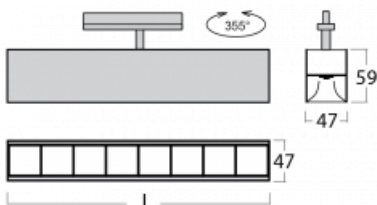

Luminaire

Lina45-T

45-600Z-20GED/830, S

The Lina45-T luminaires are based on the concept of Lina45 luminaires. In this case, however, the luminaires are installed in three-circuit tracks. These track luminaires with a profile width of only 45 mm are suitable for supplementing accent lighting provided by other luminaires from our product range, for example Vali55-T. With its diffused light, Lina45-T helps to balance the lighting in the room by illuminating the communication zones, especially in the sales areas. The luminaires feature a support adapter in which the luminaire can be rotated along the Z axis thus modifying the arrangement of the system and also partially direct the light in a given space.

Technical drawing

Type of installation	3 circuit track
Light distribution	Direct
Luminaire shape	Linear
Colour of the luminaires	Silver
Material	Aluminium
Lifetime	L80/B20 50 000 hours
Warranty	5 years
Description of luminaires	Luminaire 3 circuit track
Dimensions	1127 mm × 47 mm × 59 mm
Light source	LED MODUL
Type of optical system	Plastic louvre low UGR
Luminous flux*	2890 lm
Colour Temperature	3000 K warm white
Luminous efficacy	124 lm/W
MacAdam Light source	2
Colour rendering index	80
UGR max. X=4H Y=8H, $\rho=70,50,20$	17.6