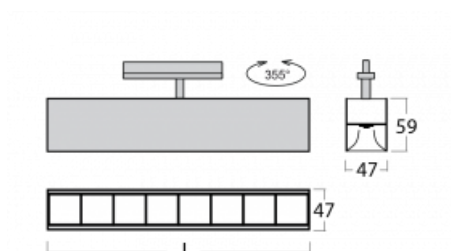

# Lina45-T

45-600Z-20GED/830, B

The Lina45-T luminaires are based on the concept of Lina45 luminaires. In this case, however, the luminaires are installed in three-circuit tracks. These track luminaires with a profile width of only 45 mm are suitable for supplementing accent lighting provided by other luminaires from our product range, for example Vali55-T. With its diffused light, Lina45-T helps to balance the lighting in the room by illuminating the communication zones, especially in the sales areas. The luminaires feature a support adapter in which the luminaire can be rotated along the Z axis thus modifying the arrangement of the system and also partially direct the light in a given space.

## Technical drawing

Type of installation	3 circuit track
Light distribution	Direct
Luminaire shape	Linear
Colour of the luminaires	Black
Material	Aluminium
Lifetime	L80/B20 50 000 hours
Warranty	60 months
Description of luminaires	Luminaire 3 circuit track
Dimensions	1127 mm × 47 mm × 59 mm
Light source	LED MODUL
Type of optical system	Plastic louvre low UGR
Luminous flux	2890 lm ± 10 %
Colour Temperature	3000 K warm white
Luminous efficacy	124 lm/W
MacAdam Light source	2
Colour rendering index	80
UGR max. X=4H Y=8H, ρ=70,50,20	17.6