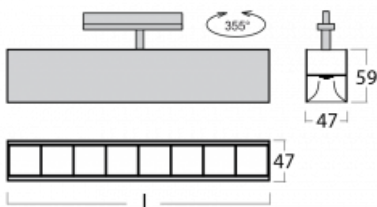

Luminaire

Lina45-T

45-600Z-20GED/830, B

The Lina45-T luminaires are based on the concept of Lina45 luminaires. In this case, however, the luminaires are installed in three-circuit tracks. These track luminaires with a profile width of only 45 mm are suitable for supplementing accent lighting provided by other luminaires from our product range, for example Vali55-T. With its diffused light, Lina45-T helps to balance the lighting in the room by illuminating the communication zones, especially in the sales areas. The luminaires feature a support adapter in which the luminaire can be rotated along the Z axis thus modifying the arrangement of the system and also partially direct the light in a given space.

Technical drawing

Type of installation	3 circuit track
Light distribution	Direct
Luminaire shape	Linear
Colour of the luminaires	Black
Material	Aluminium
Lifetime	L80/B20 50 000 hours
Warranty	5 years
Description of luminaires	Luminaire 3 circuit track
Dimensions	1127 mm × 47 mm × 59 mm
Light source	LED MODUL
Type of optical system	Plastic louvre low UGR
Luminous flux*	2890 lm
Colour Temperature	3000 K warm white
Luminous efficacy	124 lm/W
MacAdam Light source	2
Colour rendering index	80
UGR max. X=4H Y=8H, $\rho=70,50,20$	17.6