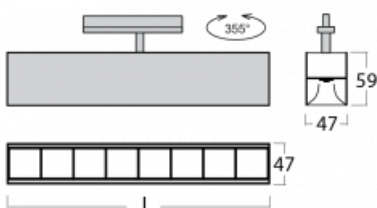

Luminaire

Lina45-T

45-600Z-20GED/830, B

The Lina45-T luminaires are based on the concept of Lina45 luminaires. In this case, however, the luminaires are installed in three-circuit tracks. These track luminaires with a profile width of only 45 mm are suitable for supplementing accent lighting provided by other luminaires from our product range, for example Vali55-T. With its diffused light, Lina45-T helps to balance the lighting in the room by illuminating the communication zones, especially in the sales areas. The luminaires feature a support adapter in which the luminaire can be rotated along the Z axis thus modifying the arrangement of the system and also partially direct the light in a given space.

Technical drawing

Type of installation	3 circuit track
Light distribution	Direct
Luminaire shape	Linear
Colour of the luminaires	Black
Material	Aluminium
Lifetime	L80/B20 50 000 hours
Warranty	5 years
Description of luminaires	Luminaire 3 circuit track
Dimensions	1127 mm × 47 mm × 59 mm
Light source	LED MODUL
DIR optical system	Plastic louvre low UGR
Luminous flux*	2890 lm
Colour Temperature	3000 K warm white
Luminous efficacy	124 lm/W
MacAdam Light source	2
Colour rendering index	80
UGR max. X=4H Y=8H, $\rho=70,50,20$	17.6