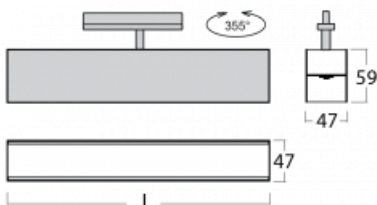

Luminaire

Lina45-T

45-600K-25GGE/840, S

The Lina45-T luminaires are based on the concept of Lina45 luminaires. In this case, however, the luminaires are installed in three-circuit tracks. These track luminaires with a profile width of only 45 mm are suitable for supplementing accent lighting provided by other luminaires from our product range, for example Vali55-T. With its diffused light, Lina45-T helps to balance the lighting in the room by illuminating the communication zones, especially in the sales areas. The luminaires feature a support adapter in which the luminaire can be rotated along the Z axis thus modifying the arrangement of the system and also partially direct the light in a given space.

Technical drawing

Type of installation	3 circuit track
Light distribution	Direct
Luminaire shape	Linear
Colour of the luminaires	Silver
Material	Aluminium
Lifetime	L80/B20 50 000 hours
Warranty	5 years
Description of luminaires	Luminaire 3 circuit track
Dimensions	1408 mm × 47 mm × 59 mm
Weight	3.3 kg
Light source	LED MODUL
Type of optical system	Opal diffuser
Luminous flux*	2950 lm
Colour Temperature	4000 K cool white
Luminous efficacy	94 lm/W
MacAdam Light source	2
Colour rendering index	80
UGR max. X=4H Y=8H, $\rho=70,50,20$	26.1