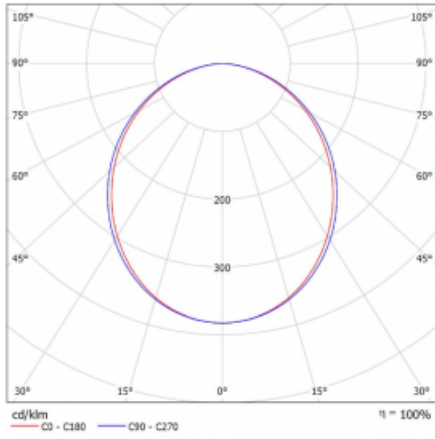

Curve

Luminaire power input 31.3 W ± 10 %

Connection of the luminaires Electronic ballast non-dimmable

Electrical voltage 220-240V

Frequency 50/60Hz

☐ CE IP 20