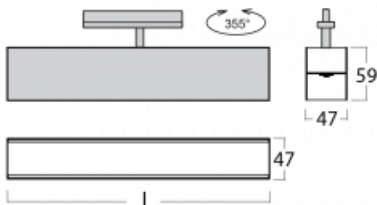

Luminaire

Lina45-T

45-600K-25GGE/830, B

The Lina45-T luminaires are based on the concept of Lina45 luminaires. In this case, however, the luminaires are installed in three-circuit tracks. These track luminaires with a profile width of only 45 mm are suitable for supplementing accent lighting provided by other luminaires from our product range, for example Vali55-T. With its diffused light, Lina45-T helps to balance the lighting in the room by illuminating the communication zones, especially in the sales areas. The luminaires feature a support adapter in which the luminaire can be rotated along the Z axis thus modifying the arrangement of the system and also partially direct the light in a given space.

Technical drawing

Type of installation	3 circuit track
Light distribution	Direct
Luminaire shape	Linear
Colour of the luminaires	Black
Material	Aluminium
Lifetime	L80/B20 50 000 hours
Warranty	60 months
Description of luminaires	Luminaire 3 circuit track
Dimensions	1408 mm × 47 mm × 59 mm
Weight	2.9 kg
Light source	LED MODUL
Type of optical system	Opal diffuser
Luminous flux	2810 lm ± 10 %
Colour Temperature	3000 K warm white
Luminous efficacy	90 lm/W
MacAdam Light source	2
Colour rendering index	80
UGR max. X=4H Y=8H, $\rho=70,50,20$	25.9