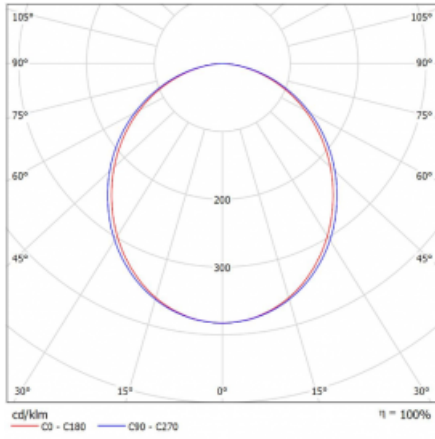

Curve

Luminaire power input* 31.3 W

Connection of the luminaires ON/OFF

Electrical voltage 220-240V

Frequency 50/60Hz

CE IP 20

*±10 %