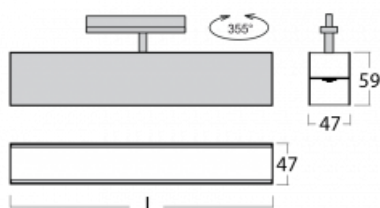

# Lina45-T

45-600K-25GGE/830, B

The Lina45-T luminaires are based on the concept of Lina45 luminaires. In this case, however, the luminaires are installed in three-circuit tracks. These track luminaires with a profile width of only 45 mm are suitable for supplementing accent lighting provided by other luminaires from our product range, for example Vali55-T. With its diffused light, Lina45-T helps to balance the lighting in the room by illuminating the communication zones, especially in the sales areas. The luminaires feature a support adapter in which the luminaire can be rotated along the Z axis thus modifying the arrangement of the system and also partially direct the light in a given space.

## Technical drawing

Type of installation	3 circuit track
Light distribution	Direct
Luminaire shape	Linear
Colour of the luminaires	Black
Material	Aluminium
Lifetime	L80/B20 50 000 hours
Warranty	5 years
Description of luminaires	Luminaire 3 circuit track
Dimensions	1408 mm × 47 mm × 59 mm
Weight	2.9 kg
Light source	LED MODUL
Type of optical system	Opal diffuser
Luminous flux*	2810 lm
Colour Temperature	3000 K warm white
Luminous efficacy	90 lm/W
MacAdam Light source	2
Colour rendering index	80
UGR max. X=4H Y=8H, $\rho=70,50,20$	25.9