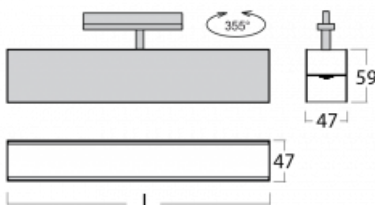

# Lina45-T

45-600K-25GGD/840, S

The Lina45-T luminaires are based on the concept of Lina45 luminaires. In this case, however, the luminaires are installed in three-circuit tracks. These track luminaires with a profile width of only 45 mm are suitable for supplementing accent lighting provided by other luminaires from our product range, for example Vali55-T. With its diffused light, Lina45-T helps to balance the lighting in the room by illuminating the communication zones, especially in the sales areas. The luminaires feature a support adapter in which the luminaire can be rotated along the Z axis thus modifying the arrangement of the system and also partially direct the light in a given space.

## Technical drawing

Type of installation	3 circuit track
Light distribution	Direct
Luminaire shape	Linear
Colour of the luminaires	Silver
Material	Aluminium
Lifetime	L80/B20 50 000 hours
Warranty	5 years
Description of luminaires	Luminaire 3 circuit track
Dimensions	1408 mm × 47 mm × 59 mm
Light source	LED MODUL
Type of optical system	Opal diffuser
Luminous flux*	2950 lm
Colour Temperature	4000 K cool white
Luminous efficacy	94 lm/W
MacAdam Light source	2
Colour rendering index	80
UGR max. X=4H Y=8H, ρ=70,50,20	26.1