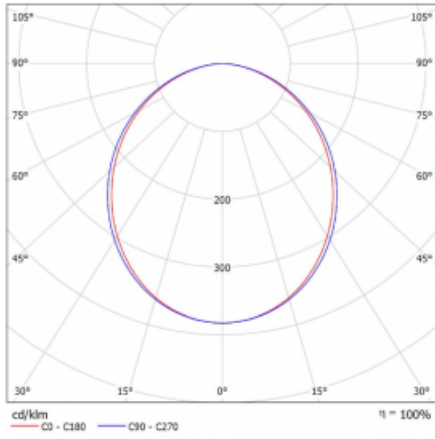

Curve

Luminaire power input* 31.3 W

Connection of the luminaires DALI

Electrical voltage 220-240V

Frequency 50/60Hz

CE IP 20

*±10 %