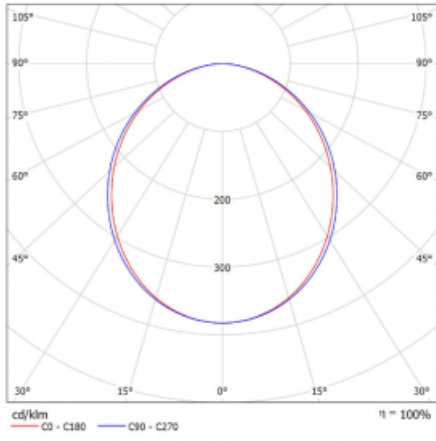

Curve

Luminaire power input 31.3 W $\pm$ 10 %

Connection of the luminaires DALI dimmable

Electrical voltage 220-240V

Frequency 50/60Hz

CE IP 20