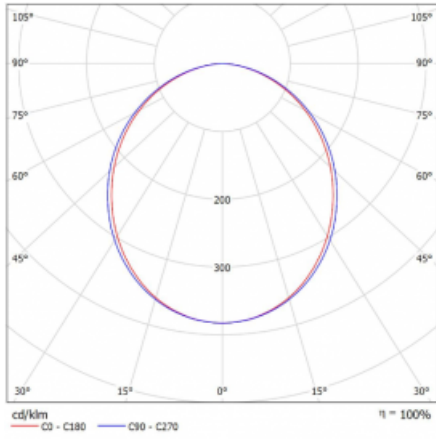

Curve

Luminaire power input 31.3 W ± 10 %

Connection of the luminaires DALI dimmable

Electrical voltage 220-240V

Frequency 50/60Hz

☐ CE IP 20