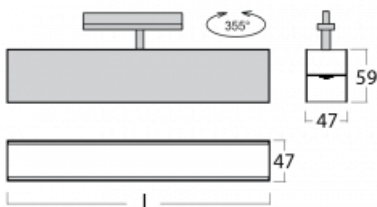

# Lina45-T

45-600K-25GGD/830, W

The Lina45-T luminaires are based on the concept of Lina45 luminaires. In this case, however, the luminaires are installed in three-circuit tracks. These track luminaires with a profile width of only 45 mm are suitable for supplementing accent lighting provided by other luminaires from our product range, for example Vali55-T. With its diffused light, Lina45-T helps to balance the lighting in the room by illuminating the communication zones, especially in the sales areas. The luminaires feature a support adapter in which the luminaire can be rotated along the Z axis thus modifying the arrangement of the system and also partially direct the light in a given space.

## Technical drawing

Type of installation	3 circuit track
Light distribution	Direct
Luminaire shape	Linear
Colour of the luminaires	White
Material	Aluminium
Lifetime	L80/B20 50 000 hours
Warranty	5 years
Description of luminaires	Luminaire 3 circuit track
Dimensions	1408 mm × 47 mm × 59 mm
Light source	LED MODUL
Type of optical system	Opal diffuser
Luminous flux*	2810 lm
Colour Temperature	3000 K warm white
Luminous efficacy	90 lm/W
MacAdam Light source	2
Colour rendering index	80
UGR max. X=4H Y=8H, ρ=70,50,20	25.9