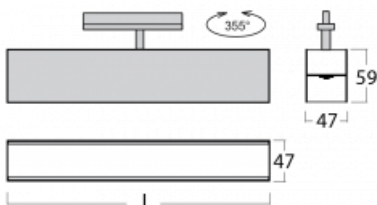

# Lina45-T

45-600K-25GGD/830, W

The Lina45-T luminaires are based on the concept of Lina45 luminaires. In this case, however, the luminaires are installed in three-circuit tracks. These track luminaires with a profile width of only 45 mm are suitable for supplementing accent lighting provided by other luminaires from our product range, for example Vali55-T. With its diffused light, Lina45-T helps to balance the lighting in the room by illuminating the communication zones, especially in the sales areas. The luminaires feature a support adapter in which the luminaire can be rotated along the Z axis thus modifying the arrangement of the system and also partially direct the light in a given space.

## Technical drawing

Type of installation	3 circuit track
Light distribution	Direct
Luminaire shape	Linear
Colour of the luminaires	White
Material	Aluminium
Lifetime	L80/B20 50 000 hours
Warranty	60 months
Description of luminaires	Luminaire 3 circuit track
Dimensions	1408 mm × 47 mm × 59 mm
Light source	LED MODUL
Type of optical system	Opal diffuser
Luminous flux	2810 lm ± 10 %
Colour Temperature	3000 K warm white
Luminous efficacy	90 lm/W
MacAdam Light source	2
Colour rendering index	80
UGR max. X=4H Y=8H, ρ=70,50,20	25.9