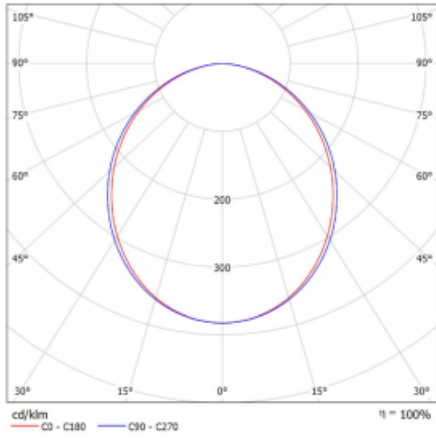

Curve

Luminaire power input* 31.3 W

Connection of the luminaires DALI

Electrical voltage 220-240V

Frequency 50/60Hz

CE IP 20

* $\pm 10\%$