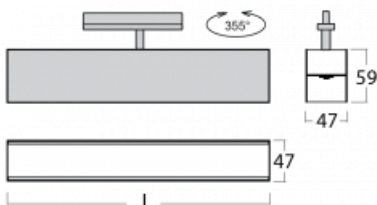

Luminaire

Lina45-T

45-600K-25GGD/830, S

The Lina45-T luminaires are based on the concept of Lina45 luminaires. In this case, however, the luminaires are installed in three-circuit tracks. These track luminaires with a profile width of only 45 mm are suitable for supplementing accent lighting provided by other luminaires from our product range, for example Vali55-T. With its diffused light, Lina45-T helps to balance the lighting in the room by illuminating the communication zones, especially in the sales areas. The luminaires feature a support adapter in which the luminaire can be rotated along the Z axis thus modifying the arrangement of the system and also partially direct the light in a given space.

Technical drawing

Type of installation	3 circuit track
Light distribution	Direct
Luminaire shape	Linear
Colour of the luminaires	Silver
Material	Aluminium
Lifetime	L80/B20 50 000 hours
Warranty	60 months
Description of luminaires	Luminaire 3 circuit track
Dimensions	1408 mm × 47 mm × 59 mm
Light source	LED MODUL
Type of optical system	Opal diffuser
Luminous flux	2810 lm ± 10 %
Colour Temperature	3000 K warm white
Luminous efficacy	90 lm/W
MacAdam Light source	2
Colour rendering index	80
UGR max. X=4H Y=8H, ρ=70,50,20	25.9