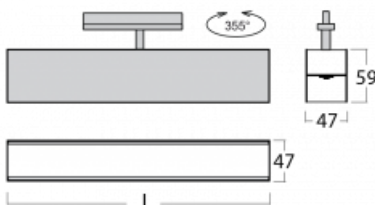

# Lina45-T

45-600K-25GGD/830, B

The Lina45-T luminaires are based on the concept of Lina45 luminaires. In this case, however, the luminaires are installed in three-circuit tracks. These track luminaires with a profile width of only 45 mm are suitable for supplementing accent lighting provided by other luminaires from our product range, for example Vali55-T. With its diffused light, Lina45-T helps to balance the lighting in the room by illuminating the communication zones, especially in the sales areas. The luminaires feature a support adapter in which the luminaire can be rotated along the Z axis thus modifying the arrangement of the system and also partially direct the light in a given space.

## Technical drawing

Type of installation	3 circuit track
Light distribution	Direct
Luminaire shape	Linear
Colour of the luminaires	Black
Material	Aluminium
Lifetime	L80/B20 50 000 hours
Warranty	5 years
Description of luminaires	Luminaire 3 circuit track
Dimensions	1408 mm × 47 mm × 59 mm
Light source	LED MODUL
Type of optical system	Opal diffuser
Luminous flux*	2810 lm
Colour Temperature	3000 K warm white
Luminous efficacy	90 lm/W
MacAdam Light source	2
Colour rendering index	80
UGR max. X=4H Y=8H, ρ=70,50,20	25.9