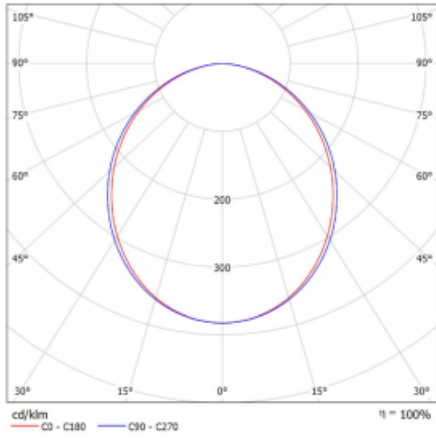

Curve

Luminaire power input* 31.3 W

Connection of the luminaires DALI

Electrical voltage 220-240V

Frequency 50/60Hz

☐ CE IP 20

*±10 %