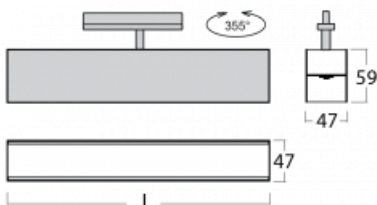

Luminaire

Lina45-T

45-600K-25GGD/830, B

The Lina45-T luminaires are based on the concept of Lina45 luminaires. In this case, however, the luminaires are installed in three-circuit tracks. These track luminaires with a profile width of only 45 mm are suitable for supplementing accent lighting provided by other luminaires from our product range, for example Vali55-T. With its diffused light, Lina45-T helps to balance the lighting in the room by illuminating the communication zones, especially in the sales areas. The luminaires feature a support adapter in which the luminaire can be rotated along the Z axis thus modifying the arrangement of the system and also partially direct the light in a given space.

Technical drawing

Type of installation	3 circuit track
Light distribution	Direct
Luminaire shape	Linear
Colour of the luminaires	Black
Material	Aluminium
Lifetime	L80/B20 50 000 hours
Warranty	5 years
Description of luminaires	Luminaire 3 circuit track
Dimensions	1408 mm × 47 mm × 59 mm
Light source	LED MODUL
Type of optical system	Opal diffuser
Luminous flux	2810 lm ± 10 %
Colour Temperature	3000 K warm white
Luminous efficacy	90 lm/W
MacAdam Light source	2
Colour rendering index	80
UGR max. X=4H Y=8H, ρ=70,50,20	25.9