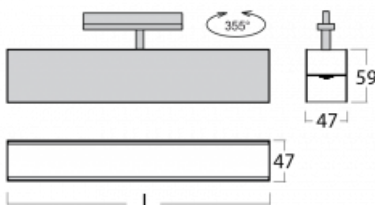

Luminaire

Lina45-T

45-600K-25GEE/840, W

The Lina45-T luminaires are based on the concept of Lina45 luminaires. In this case, however, the luminaires are installed in three-circuit tracks. These track luminaires with a profile width of only 45 mm are suitable for supplementing accent lighting provided by other luminaires from our product range, for example Vali55-T. With its diffused light, Lina45-T helps to balance the lighting in the room by illuminating the communication zones, especially in the sales areas. The luminaires feature a support adapter in which the luminaire can be rotated along the Z axis thus modifying the arrangement of the system and also partially direct the light in a given space.

Technical drawing

Type of installation	3 circuit track
Light distribution	Direct
Luminaire shape	Linear
Colour of the luminaires	White
Material	Aluminium
Lifetime	L80/B20 50 000 hours
Warranty	5 years
Description of luminaires	Luminaire 3 circuit track
Dimensions	1408 mm × 47 mm × 59 mm
Light source	LED MODUL
Type of optical system	Opal diffuser
Luminous flux*	1920 lm
Colour Temperature	4000 K cool white
Luminous efficacy	101 lm/W
MacAdam Light source	2
Colour rendering index	80
UGR max. X=4H Y=8H, $\rho=70,50,20$	24.6