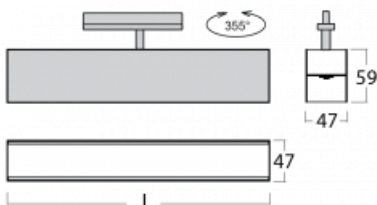

Luminaire

Lina45-T

45-600K-25GEE/840, B

The Lina45-T luminaires are based on the concept of Lina45 luminaires. In this case, however, the luminaires are installed in three-circuit tracks. These track luminaires with a profile width of only 45 mm are suitable for supplementing accent lighting provided by other luminaires from our product range, for example Vali55-T. With its diffused light, Lina45-T helps to balance the lighting in the room by illuminating the communication zones, especially in the sales areas. The luminaires feature a support adapter in which the luminaire can be rotated along the Z axis thus modifying the arrangement of the system and also partially direct the light in a given space.

Technical drawing

Type of installation	3 circuit track
Light distribution	Direct
Luminaire shape	Linear
Colour of the luminaires	Black
Material	Aluminium
Lifetime	L80/B20 50 000 hours
Warranty	60 months
Description of luminaires	Luminaire 3 circuit track
Dimensions	1408 mm × 47 mm × 59 mm
Light source	LED MODUL
Type of optical system	Opal diffuser
Luminous flux	1920 lm ± 10 %
Colour Temperature	4000 K cool white
Luminous efficacy	101 lm/W
MacAdam Light source	2
Colour rendering index	80
UGR max. X=4H Y=8H, ρ=70,50,20	24.6