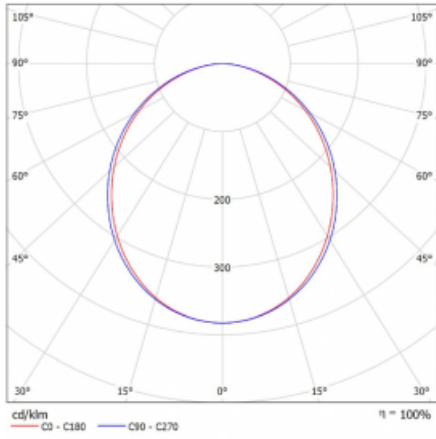

Curve

Luminaire power input* 19 W

Connection of the luminaires ON/OFF

Electrical voltage 220-240V

Frequency 50/60Hz

☐ CE IP 20

*±10 %