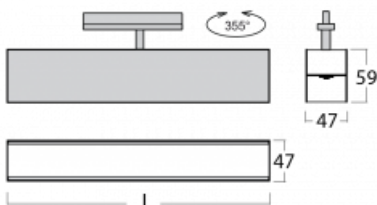

Luminaire

Lina45-T

45-600K-25GEE/830, S

The Lina45-T luminaires are based on the concept of Lina45 luminaires. In this case, however, the luminaires are installed in three-circuit tracks. These track luminaires with a profile width of only 45 mm are suitable for supplementing accent lighting provided by other luminaires from our product range, for example Vali55-T. With its diffused light, Lina45-T helps to balance the lighting in the room by illuminating the communication zones, especially in the sales areas. The luminaires feature a support adapter in which the luminaire can be rotated along the Z axis thus modifying the arrangement of the system and also partially direct the light in a given space.

Technical drawing

Type of installation	3 circuit track
Light distribution	Direct
Luminaire shape	Linear
Colour of the luminaires	Silver
Material	Aluminium
Lifetime	L80/B20 50 000 hours
Warranty	5 years
Description of luminaires	Luminaire 3 circuit track
Dimensions	1408 mm × 47 mm × 59 mm
Light source	LED MODUL
Type of optical system	Opal diffuser
Luminous flux*	1830 lm
Colour Temperature	3000 K warm white
Luminous efficacy	96 lm/W
MacAdam Light source	2
Colour rendering index	80
UGR max. X=4H Y=8H, ρ=70,50,20	24.4