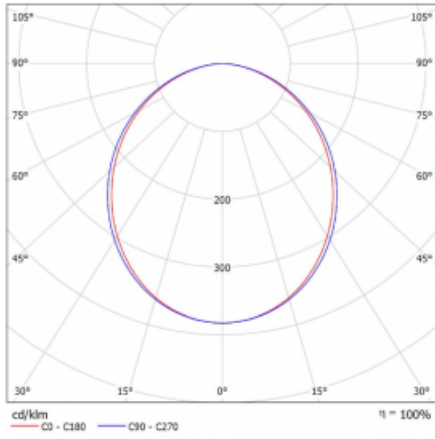

Curve

Luminaire power input 19 W ± 10 %

Connection of the luminaires Electronic ballast non-dimmable

Electrical voltage 220-240V

Frequency 50/60Hz

☐ CE IP 20