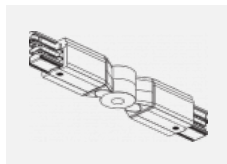

XTS24-3, white
Adjustable corner
connector, white