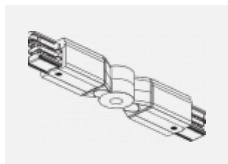

XTS24-2, black
Adjustable corner
connector, black