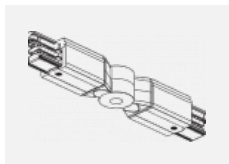

XTS24-1, grey
Adjustable corner
connector, grey