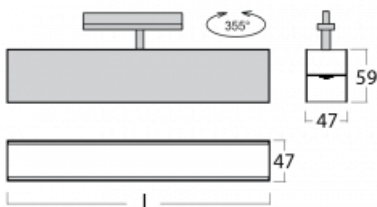

# Lina45-T

45-600K-25GED/840, W

The Lina45-T luminaires are based on the concept of Lina45 luminaires. In this case, however, the luminaires are installed in three-circuit tracks. These track luminaires with a profile width of only 45 mm are suitable for supplementing accent lighting provided by other luminaires from our product range, for example Vali55-T. With its diffused light, Lina45-T helps to balance the lighting in the room by illuminating the communication zones, especially in the sales areas. The luminaires feature a support adapter in which the luminaire can be rotated along the Z axis thus modifying the arrangement of the system and also partially direct the light in a given space.

## Technical drawing

Type of installation	3 circuit track
Light distribution	Direct
Luminaire shape	Linear
Colour of the luminaires	White
Material	Aluminium
Lifetime	L80/B20 50 000 hours
Warranty	5 years
Description of luminaires	Luminaire 3 circuit track
Dimensions	1408 mm × 47 mm × 59 mm
Light source	LED MODUL
Type of optical system	Opal diffuser
Luminous flux*	1920 lm
Colour Temperature	4000 K cool white
Luminous efficacy	101 lm/W
MacAdam Light source	2
Colour rendering index	80
UGR max. X=4H Y=8H, ρ=70,50,20	24.6