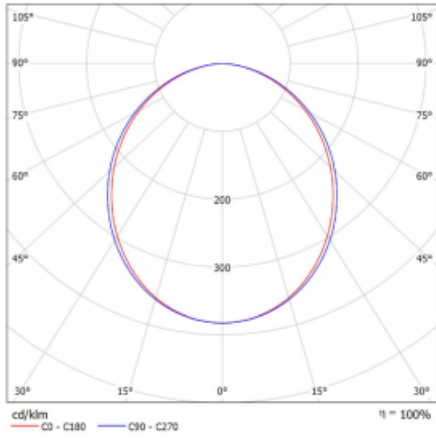

Curve

Luminaire power input* 19 W

Connection of the luminaires DALI

Electrical voltage 220-240V

Frequency 50/60Hz

☐ CE IP 20

* $\pm 10\%$