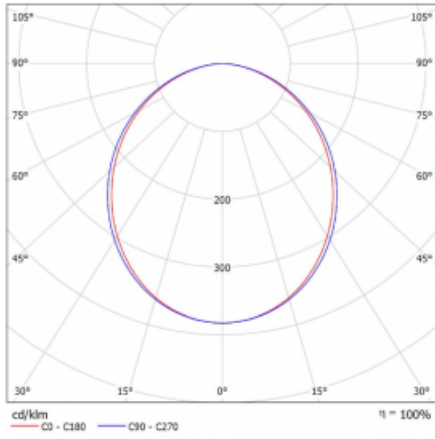

Curve

Luminaire power input 19 W ± 10 %

Connection of the luminaires DALI dimmable

Electrical voltage 220-240V

Frequency 50/60Hz

☐ CE IP 20