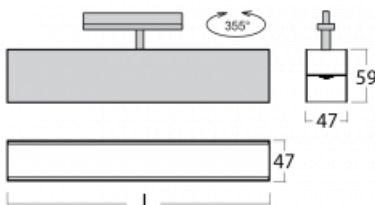

# Lina45-T

45-600K-25GED/840, B

The Lina45-T luminaires are based on the concept of Lina45 luminaires. In this case, however, the luminaires are installed in three-circuit tracks. These track luminaires with a profile width of only 45 mm are suitable for supplementing accent lighting provided by other luminaires from our product range, for example Vali55-T. With its diffused light, Lina45-T helps to balance the lighting in the room by illuminating the communication zones, especially in the sales areas. The luminaires feature a support adapter in which the luminaire can be rotated along the Z axis thus modifying the arrangement of the system and also partially direct the light in a given space.

## Technical drawing

Type of installation	3 circuit track
Light distribution	Direct
Luminaire shape	Linear
Colour of the luminaires	Black
Material	Aluminium
Lifetime	L80/B20 50 000 hours
Warranty	60 months
Description of luminaires	Luminaire 3 circuit track
Dimensions	1408 mm × 47 mm × 59 mm
Light source	LED MODUL
Type of optical system	Opal diffuser
Luminous flux	1920 lm ± 10 %
Colour Temperature	4000 K cool white
Luminous efficacy	101 lm/W
MacAdam Light source	2
Colour rendering index	80
UGR max. X=4H Y=8H, ρ=70,50,20	24.6