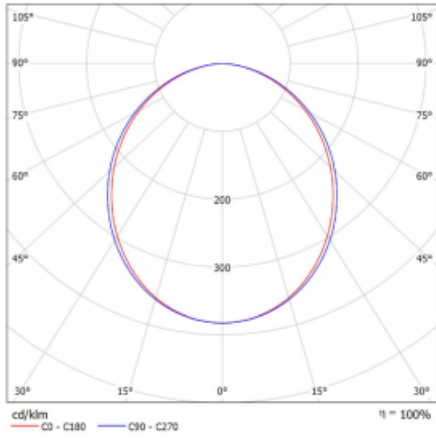

Curve

Luminaire power input* 19 W

Connection of the luminaires DALI

Electrical voltage 220-240V

Frequency 50/60Hz

CE IP 20

* $\pm 10\%$