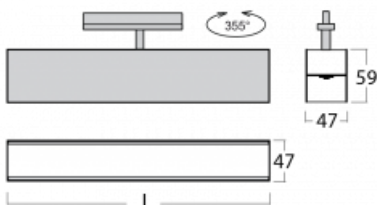

Luminaire

Lina45-T

45-600K-25GED/830, S

The Lina45-T luminaires are based on the concept of Lina45 luminaires. In this case, however, the luminaires are installed in three-circuit tracks. These track luminaires with a profile width of only 45 mm are suitable for supplementing accent lighting provided by other luminaires from our product range, for example Vali55-T. With its diffused light, Lina45-T helps to balance the lighting in the room by illuminating the communication zones, especially in the sales areas. The luminaires feature a support adapter in which the luminaire can be rotated along the Z axis thus modifying the arrangement of the system and also partially direct the light in a given space.

Technical drawing

Type of installation	3 circuit track
Light distribution	Direct
Luminaire shape	Linear
Colour of the luminaires	Silver
Material	Aluminium
Lifetime	L80/B20 50 000 hours
Warranty	5 years
Description of luminaires	Luminaire 3 circuit track
Dimensions	1408 mm × 47 mm × 59 mm
Light source	LED MODUL
Type of optical system	Opal diffuser
Luminous flux*	1830 lm
Colour Temperature	3000 K warm white
Luminous efficacy	96 lm/W
MacAdam Light source	2
Colour rendering index	80
UGR max. X=4H Y=8H, ρ=70,50,20	24.4