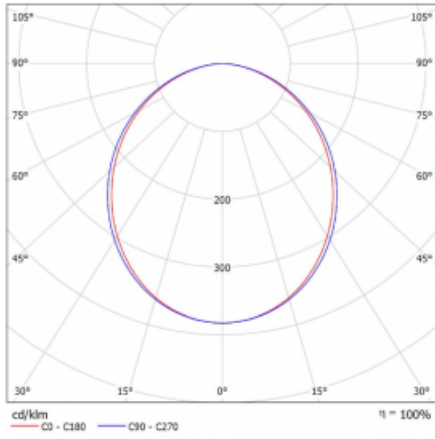

Curve

Luminaire power input 19 W $\pm$ 10 %

Connection of the luminaires DALI dimmable

Electrical voltage 220-240V

Frequency 50/60Hz

CE IP 20