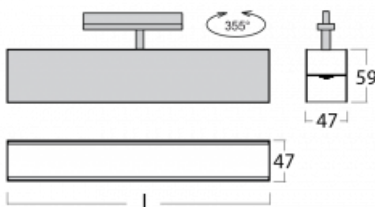

Luminaire

Lina45-T

45-600K-20GGE/840, W

The Lina45-T luminaires are based on the concept of Lina45 luminaires. In this case, however, the luminaires are installed in three-circuit tracks. These track luminaires with a profile width of only 45 mm are suitable for supplementing accent lighting provided by other luminaires from our product range, for example Vali55-T. With its diffused light, Lina45-T helps to balance the lighting in the room by illuminating the communication zones, especially in the sales areas. The luminaires feature a support adapter in which the luminaire can be rotated along the Z axis thus modifying the arrangement of the system and also partially direct the light in a given space.

Technical drawing

Type of installation	3 circuit track
Light distribution	Direct
Luminaire shape	Linear
Colour of the luminaires	White
Material	Aluminium
Lifetime	L80/B20 50 000 hours
Warranty	5 years
Description of luminaires	Luminaire 3 circuit track
Dimensions	1127 mm × 47 mm × 59 mm
Light source	LED MODUL
Type of optical system	Opal diffuser
Luminous flux*	2360 lm
Colour Temperature	4000 K cool white
Luminous efficacy	94 lm/W
MacAdam Light source	2
Colour rendering index	80
UGR max. X=4H Y=8H, $\rho=70,50,20$	26.1