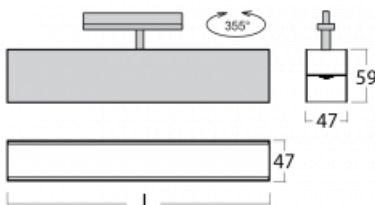

Luminaire

Lina45-T

45-600K-20GGE/840, S

The Lina45-T luminaires are based on the concept of Lina45 luminaires. In this case, however, the luminaires are installed in three-circuit tracks. These track luminaires with a profile width of only 45 mm are suitable for supplementing accent lighting provided by other luminaires from our product range, for example Vali55-T. With its diffused light, Lina45-T helps to balance the lighting in the room by illuminating the communication zones, especially in the sales areas. The luminaires feature a support adapter in which the luminaire can be rotated along the Z axis thus modifying the arrangement of the system and also partially direct the light in a given space.

Technical drawing

Type of installation	3 circuit track
Light distribution	Direct
Luminaire shape	Linear
Colour of the luminaires	Silver
Material	Aluminium
Lifetime	L80/B20 50 000 hours
Warranty	5 years
Description of luminaires	Luminaire 3 circuit track
Dimensions	1127 mm × 47 mm × 59 mm
Light source	LED MODUL
Type of optical system	Opal diffuser
Luminous flux*	2360 lm
Colour Temperature	4000 K cool white
Luminous efficacy	94 lm/W
MacAdam Light source	2
Colour rendering index	80
UGR max. X=4H Y=8H, ρ=70,50,20	26.1