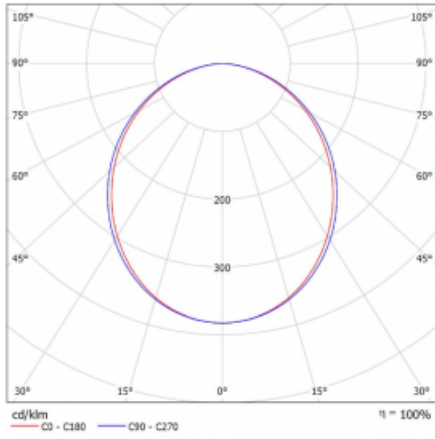

Curve

Luminaire power input 25 W $\pm$ 10 %

Connection of the luminaires Electronic ballast non-dimmable

Electrical voltage 220-240V

Frequency 50/60Hz

☐ CE IP 20