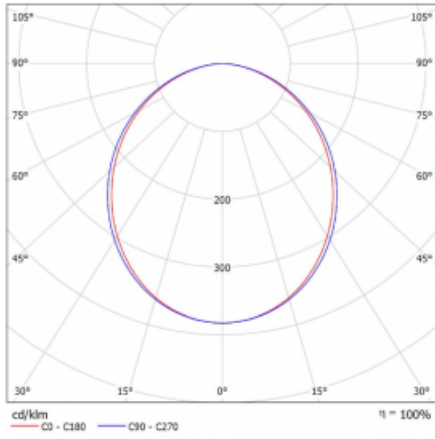

## Technical drawing

Type of installation	3 circuit track
Light distribution	Direct
Luminaire shape	Linear
Colour of the luminaires	White
Material	Aluminium
Lifetime	L80/B20 50 000 hours
Warranty	5 years
Description of luminaires	Luminaire 3 circuit track
Dimensions	1127 mm × 47 mm × 59 mm
Light source	LED MODUL