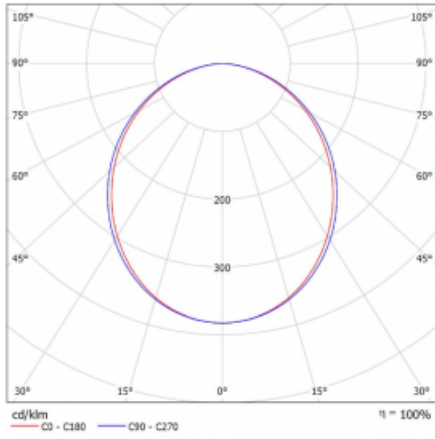

Curve

Luminaire power input 25 W ± 10 %

Connection of the luminaires Electronic ballast non-dimmable

Electrical voltage 220-240V

Frequency 50/60Hz

☐ CE IP 20