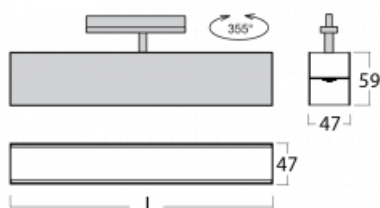

Luminaire

Lina45-T

45-600K-20GGE/830, S

The Lina45-T luminaires are based on the concept of Lina45 luminaires. In this case, however, the luminaires are installed in three-circuit tracks. These track luminaires with a profile width of only 45 mm are suitable for supplementing accent lighting provided by other luminaires from our product range, for example Vali55-T. With its diffused light, Lina45-T helps to balance the lighting in the room by illuminating the communication zones, especially in the sales areas. The luminaires feature a support adapter in which the luminaire can be rotated along the Z axis thus modifying the arrangement of the system and also partially direct the light in a given space.

Technical drawing

Type of installation	3 circuit track
Light distribution	Direct
Luminaire shape	Linear
Colour of the luminaires	Silver
Material	Aluminium
Lifetime	L80/B20 50 000 hours
Warranty	60 months
Description of luminaires	Luminaire 3 circuit track
Dimensions	1127 mm × 47 mm × 59 mm
Light source	LED MODUL