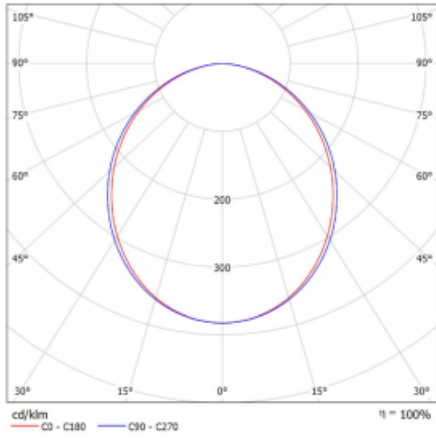

Curve

Luminaire power input* 25 W

Connection of the luminaires ON/OFF

Electrical voltage 220-240V

Frequency 50/60Hz

☐ CE IP 20

*±10 %