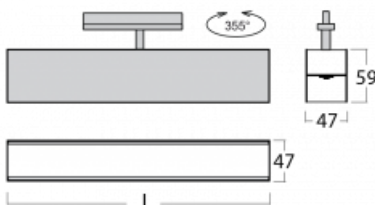

# Lina45-T

45-600K-20GGE/830, B

The Lina45-T luminaires are based on the concept of Lina45 luminaires. In this case, however, the luminaires are installed in three-circuit tracks. These track luminaires with a profile width of only 45 mm are suitable for supplementing accent lighting provided by other luminaires from our product range, for example Vali55-T. With its diffused light, Lina45-T helps to balance the lighting in the room by illuminating the communication zones, especially in the sales areas. The luminaires feature a support adapter in which the luminaire can be rotated along the Z axis thus modifying the arrangement of the system and also partially direct the light in a given space.

## Technical drawing

Type of installation	3 circuit track
Light distribution	Direct
Luminaire shape	Linear
Colour of the luminaires	Black
Material	Aluminium
Lifetime	L80/B20 50 000 hours
Warranty	5 years
Description of luminaires	Luminaire 3 circuit track
Dimensions	1127 mm × 47 mm × 59 mm
Light source	LED MODUL
Type of optical system	Opal diffuser
Luminous flux*	2250 lm
Colour Temperature	3000 K warm white
Luminous efficacy	90 lm/W
MacAdam Light source	2
Colour rendering index	80
UGR max. X=4H Y=8H, ρ=70,50,20	25.9