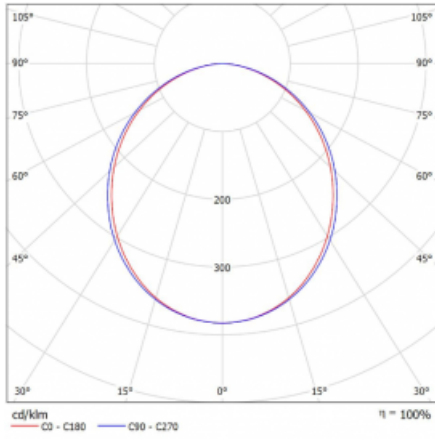

Curve

Luminaire power input* 25 W

Connection of the luminaires DALI

Electrical voltage 220-240V

Frequency 50/60Hz

CE IP 20

* $\pm 10\%$