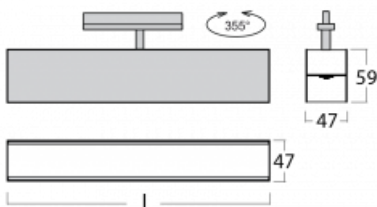

# Lina45-T

45-600K-20GGD/840, W

The Lina45-T luminaires are based on the concept of Lina45 luminaires. In this case, however, the luminaires are installed in three-circuit tracks. These track luminaires with a profile width of only 45 mm are suitable for supplementing accent lighting provided by other luminaires from our product range, for example Vali55-T. With its diffused light, Lina45-T helps to balance the lighting in the room by illuminating the communication zones, especially in the sales areas. The luminaires feature a support adapter in which the luminaire can be rotated along the Z axis thus modifying the arrangement of the system and also partially direct the light in a given space.

## Technical drawing

Type of installation	3 circuit track
Light distribution	Direct
Luminaire shape	Linear
Colour of the luminaires	White
Material	Aluminium
Lifetime	L80/B20 50 000 hours
Warranty	5 years
Description of luminaires	Luminaire 3 circuit track
Dimensions	1127 mm × 47 mm × 59 mm
Light source	LED MODUL
Type of optical system	Opal diffuser
Luminous flux*	2360 lm
Colour Temperature	4000 K cool white
Luminous efficacy	94 lm/W
MacAdam Light source	2
Colour rendering index	80
UGR max. X=4H Y=8H, ρ=70,50,20	26.1