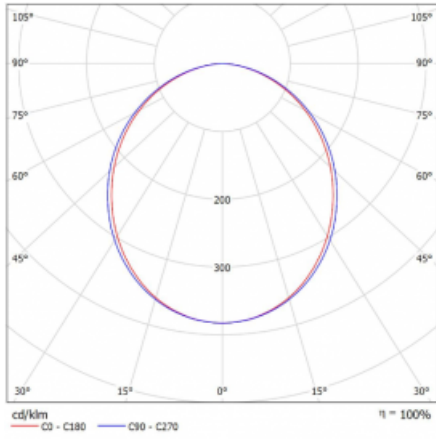

Curve

Luminaire power input* 25 W

Connection of the luminaires DALI

Electrical voltage 220-240V

Frequency 50/60Hz

☐ CE IP 20

* $\pm 10\%$