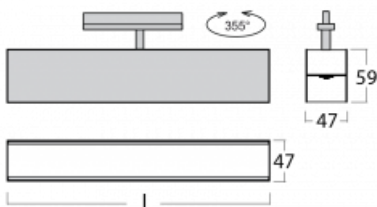

Luminaire

Lina45-T

45-600K-20GGD/840, S

The Lina45-T luminaires are based on the concept of Lina45 luminaires. In this case, however, the luminaires are installed in three-circuit tracks. These track luminaires with a profile width of only 45 mm are suitable for supplementing accent lighting provided by other luminaires from our product range, for example Vali55-T. With its diffused light, Lina45-T helps to balance the lighting in the room by illuminating the communication zones, especially in the sales areas. The luminaires feature a support adapter in which the luminaire can be rotated along the Z axis thus modifying the arrangement of the system and also partially direct the light in a given space.

Technical drawing

Type of installation	3 circuit track
Light distribution	Direct
Luminaire shape	Linear
Colour of the luminaires	Silver
Material	Aluminium
Lifetime	L80/B20 50 000 hours
Warranty	5 years
Description of luminaires	Luminaire 3 circuit track
Dimensions	1127 mm × 47 mm × 59 mm
Light source	LED MODUL
Type of optical system	Opal diffuser
Luminous flux*	2360 lm
Colour Temperature	4000 K cool white
Luminous efficacy	94 lm/W
MacAdam Light source	2
Colour rendering index	80
UGR max. X=4H Y=8H, $\rho=70,50,20$	26.1