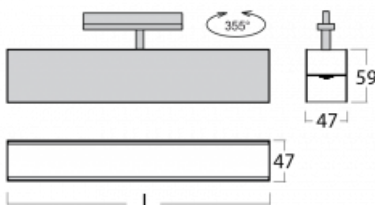

Luminaire

Lina45-T

45-600K-20GGD/840, S

The Lina45-T luminaires are based on the concept of Lina45 luminaires. In this case, however, the luminaires are installed in three-circuit tracks. These track luminaires with a profile width of only 45 mm are suitable for supplementing accent lighting provided by other luminaires from our product range, for example Vali55-T. With its diffused light, Lina45-T helps to balance the lighting in the room by illuminating the communication zones, especially in the sales areas. The luminaires feature a support adapter in which the luminaire can be rotated along the Z axis thus modifying the arrangement of the system and also partially direct the light in a given space.

Technical drawing

Type of installation	3 circuit track
Light distribution	Direct
Luminaire shape	Linear
Colour of the luminaires	Silver
Material	Aluminium
Lifetime	L80/B20 50 000 hours
Warranty	60 months
Description of luminaires	Luminaire 3 circuit track
Dimensions	1127 mm × 47 mm × 59 mm
Light source	LED MODUL
Type of optical system	Opal diffuser
Luminous flux	2360 lm ± 10 %
Colour Temperature	4000 K cool white
Luminous efficacy	94 lm/W
MacAdam Light source	2
Colour rendering index	80
UGR max. X=4H Y=8H, ρ=70,50,20	26.1