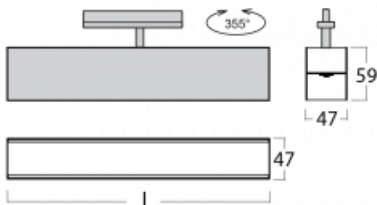

Luminaire

Lina45-T

45-600K-20GGD/840, B

The Lina45-T luminaires are based on the concept of Lina45 luminaires. In this case, however, the luminaires are installed in three-circuit tracks. These track luminaires with a profile width of only 45 mm are suitable for supplementing accent lighting provided by other luminaires from our product range, for example Vali55-T. With its diffused light, Lina45-T helps to balance the lighting in the room by illuminating the communication zones, especially in the sales areas. The luminaires feature a support adapter in which the luminaire can be rotated along the Z axis thus modifying the arrangement of the system and also partially direct the light in a given space.

Technical drawing

Type of installation	3 circuit track
Light distribution	Direct
Luminaire shape	Linear
Colour of the luminaires	Black
Material	Aluminium
Lifetime	L80/B20 50 000 hours
Warranty	5 years
Description of luminaires	Luminaire 3 circuit track
Dimensions	1127 mm × 47 mm × 59 mm
Light source	LED MODUL
Type of optical system	Opal diffuser
Luminous flux*	2360 lm
Colour Temperature	4000 K cool white
Luminous efficacy	94 lm/W
MacAdam Light source	2
Colour rendering index	80
UGR max. X=4H Y=8H, ρ=70,50,20	26.1