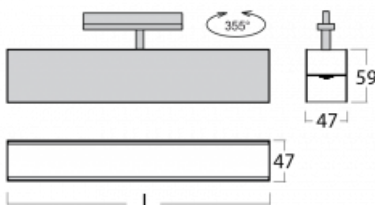

Luminaire

Lina45-T

45-600K-20GGD/840, B

The Lina45-T luminaires are based on the concept of Lina45 luminaires. In this case, however, the luminaires are installed in three-circuit tracks. These track luminaires with a profile width of only 45 mm are suitable for supplementing accent lighting provided by other luminaires from our product range, for example Vali55-T. With its diffused light, Lina45-T helps to balance the lighting in the room by illuminating the communication zones, especially in the sales areas. The luminaires feature a support adapter in which the luminaire can be rotated along the Z axis thus modifying the arrangement of the system and also partially direct the light in a given space.

Technical drawing

Type of installation	3 circuit track
Light distribution	Direct
Luminaire shape	Linear
Colour of the luminaires	Black
Material	Aluminium
Lifetime	L80/B20 50 000 hours
Warranty	60 months
Description of luminaires	Luminaire 3 circuit track
Dimensions	1127 mm × 47 mm × 59 mm
Light source	LED MODUL
Type of optical system	Opal diffuser
Luminous flux	2360 lm ± 10 %
Colour Temperature	4000 K cool white
Luminous efficacy	94 lm/W
MacAdam Light source	2
Colour rendering index	80
UGR max. X=4H Y=8H, ρ=70,50,20	26.1