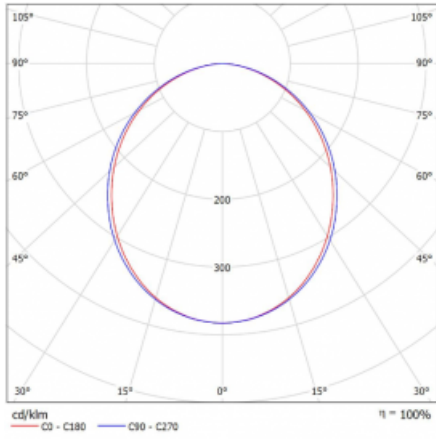

Curve

Luminaire power input 25 W ± 10 %

Connection of the luminaires DALI dimmable

Electrical voltage 220-240V

Frequency 50/60Hz

☐ CE IP 20