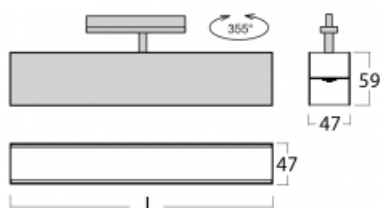

# Lina45-T

45-600K-20GGD/830, W

The Lina45-T luminaires are based on the concept of Lina45 luminaires. In this case, however, the luminaires are installed in three-circuit tracks. These track luminaires with a profile width of only 45 mm are suitable for supplementing accent lighting provided by other luminaires from our product range, for example Vali55-T. With its diffused light, Lina45-T helps to balance the lighting in the room by illuminating the communication zones, especially in the sales areas. The luminaires feature a support adapter in which the luminaire can be rotated along the Z axis thus modifying the arrangement of the system and also partially direct the light in a given space.

## Technical drawing

Type of installation	3 circuit track
Light distribution	Direct
Luminaire shape	Linear
Colour of the luminaires	White
Material	Aluminium
Lifetime	L80/B20 50 000 hours
Warranty	60 months
Description of luminaires	Luminaire 3 circuit track
Dimensions	1127 mm × 47 mm × 59 mm
Weight	2.9 kg
Light source	LED MODUL
Type of optical system	Opal diffuser
Luminous flux	2250 lm ± 10 %
Colour Temperature	3000 K warm white
Luminous efficacy	90 lm/W
MacAdam Light source	2
Colour rendering index	80
UGR max. X=4H Y=8H, $\rho=70,50,20$	25.9