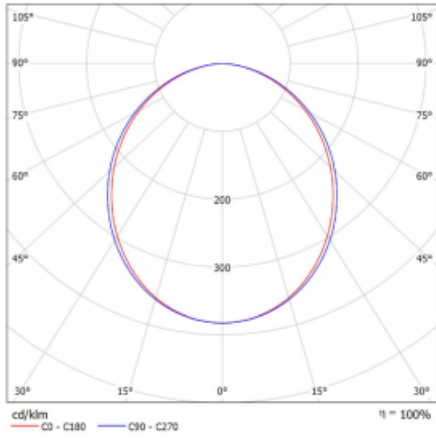

Curve

Luminaire power input* 25 W

Connection of the luminaires DALI

Electrical voltage 220-240V

Frequency 50/60Hz

CE IP 20

* $\pm 10\%$