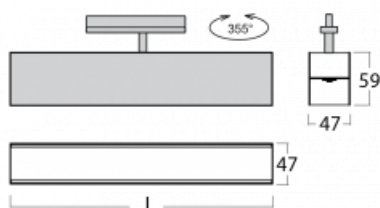

Luminaire

Lina45-T

45-600K-20GGD/830, W

The Lina45-T luminaires are based on the concept of Lina45 luminaires. In this case, however, the luminaires are installed in three-circuit tracks. These track luminaires with a profile width of only 45 mm are suitable for supplementing accent lighting provided by other luminaires from our product range, for example Vali55-T. With its diffused light, Lina45-T helps to balance the lighting in the room by illuminating the communication zones, especially in the sales areas. The luminaires feature a support adapter in which the luminaire can be rotated along the Z axis thus modifying the arrangement of the system and also partially direct the light in a given space.

Technical drawing

Type of installation	3 circuit track
Light distribution	Direct
Luminaire shape	Linear
Colour of the luminaires	White
Material	Aluminium
Lifetime	L80/B20 50 000 hours
Warranty	5 years
Description of luminaires	Luminaire 3 circuit track
Dimensions	1127 mm × 47 mm × 59 mm
Weight	2.9 kg
Light source	LED MODUL
Type of optical system	Opal diffuser
Luminous flux*	2250 lm
Colour Temperature	3000 K warm white
Luminous efficacy	90 lm/W
MacAdam Light source	2
Colour rendering index	80
UGR max. X=4H Y=8H, $\rho=70,50,20$	25.9