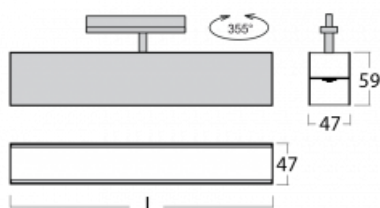

Luminaire

Lina45-T

45-600K-20GGD/830, S

The Lina45-T luminaires are based on the concept of Lina45 luminaires. In this case, however, the luminaires are installed in three-circuit tracks. These track luminaires with a profile width of only 45 mm are suitable for supplementing accent lighting provided by other luminaires from our product range, for example Vali55-T. With its diffused light, Lina45-T helps to balance the lighting in the room by illuminating the communication zones, especially in the sales areas. The luminaires feature a support adapter in which the luminaire can be rotated along the Z axis thus modifying the arrangement of the system and also partially direct the light in a given space.

Technical drawing

Type of installation	3 circuit track
Light distribution	Direct
Luminaire shape	Linear
Colour of the luminaires	Silver
Material	Aluminium
Lifetime	L80/B20 50 000 hours
Warranty	60 months
Description of luminaires	Luminaire 3 circuit track
Dimensions	1127 mm × 47 mm × 59 mm
Weight	2.9 kg
Light source	LED MODUL
Type of optical system	Opal diffuser
Luminous flux	2250 lm ± 10 %
Colour Temperature	3000 K warm white
Luminous efficacy	90 lm/W
MacAdam Light source	2
Colour rendering index	80
UGR max. X=4H Y=8H, $\rho=70,50,20$	25.9