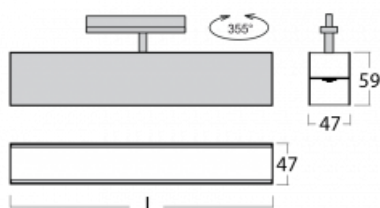

# Lina45-T

45-600K-20GGD/830, S

The Lina45-T luminaires are based on the concept of Lina45 luminaires. In this case, however, the luminaires are installed in three-circuit tracks. These track luminaires with a profile width of only 45 mm are suitable for supplementing accent lighting provided by other luminaires from our product range, for example Vali55-T. With its diffused light, Lina45-T helps to balance the lighting in the room by illuminating the communication zones, especially in the sales areas. The luminaires feature a support adapter in which the luminaire can be rotated along the Z axis thus modifying the arrangement of the system and also partially direct the light in a given space.

## Technical drawing

Type of installation	3 circuit track
Light distribution	Direct
Luminaire shape	Linear
Colour of the luminaires	Silver
Material	Aluminium
Lifetime	L80/B20 50 000 hours
Warranty	5 years
Description of luminaires	Luminaire 3 circuit track
Dimensions	1127 mm × 47 mm × 59 mm
Weight	2.9 kg
Light source	LED MODUL
Type of optical system	Opal diffuser
Luminous flux*	2250 lm
Colour Temperature	3000 K warm white
Luminous efficacy	90 lm/W
MacAdam Light source	2
Colour rendering index	80
UGR max. X=4H Y=8H, $\rho=70,50,20$	25.9