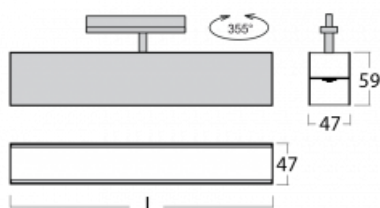

Luminaire

Lina45-T

45-600K-20GGD/830, B

The Lina45-T luminaires are based on the concept of Lina45 luminaires. In this case, however, the luminaires are installed in three-circuit tracks. These track luminaires with a profile width of only 45 mm are suitable for supplementing accent lighting provided by other luminaires from our product range, for example Vali55-T. With its diffused light, Lina45-T helps to balance the lighting in the room by illuminating the communication zones, especially in the sales areas. The luminaires feature a support adapter in which the luminaire can be rotated along the Z axis thus modifying the arrangement of the system and also partially direct the light in a given space.

Technical drawing

Type of installation	3 circuit track
Light distribution	Direct
Luminaire shape	Linear
Colour of the luminaires	Black
Material	Aluminium
Lifetime	L80/B20 50 000 hours
Warranty	5 years
Description of luminaires	Luminaire 3 circuit track
Dimensions	1127 mm × 47 mm × 59 mm
Weight	2.9 kg
Light source	LED MODUL
Type of optical system	Opal diffuser
Luminous flux*	2250 lm
Colour Temperature	3000 K warm white
Luminous efficacy	90 lm/W
MacAdam Light source	2
Colour rendering index	80
UGR max. X=4H Y=8H, $\rho=70,50,20$	25.9